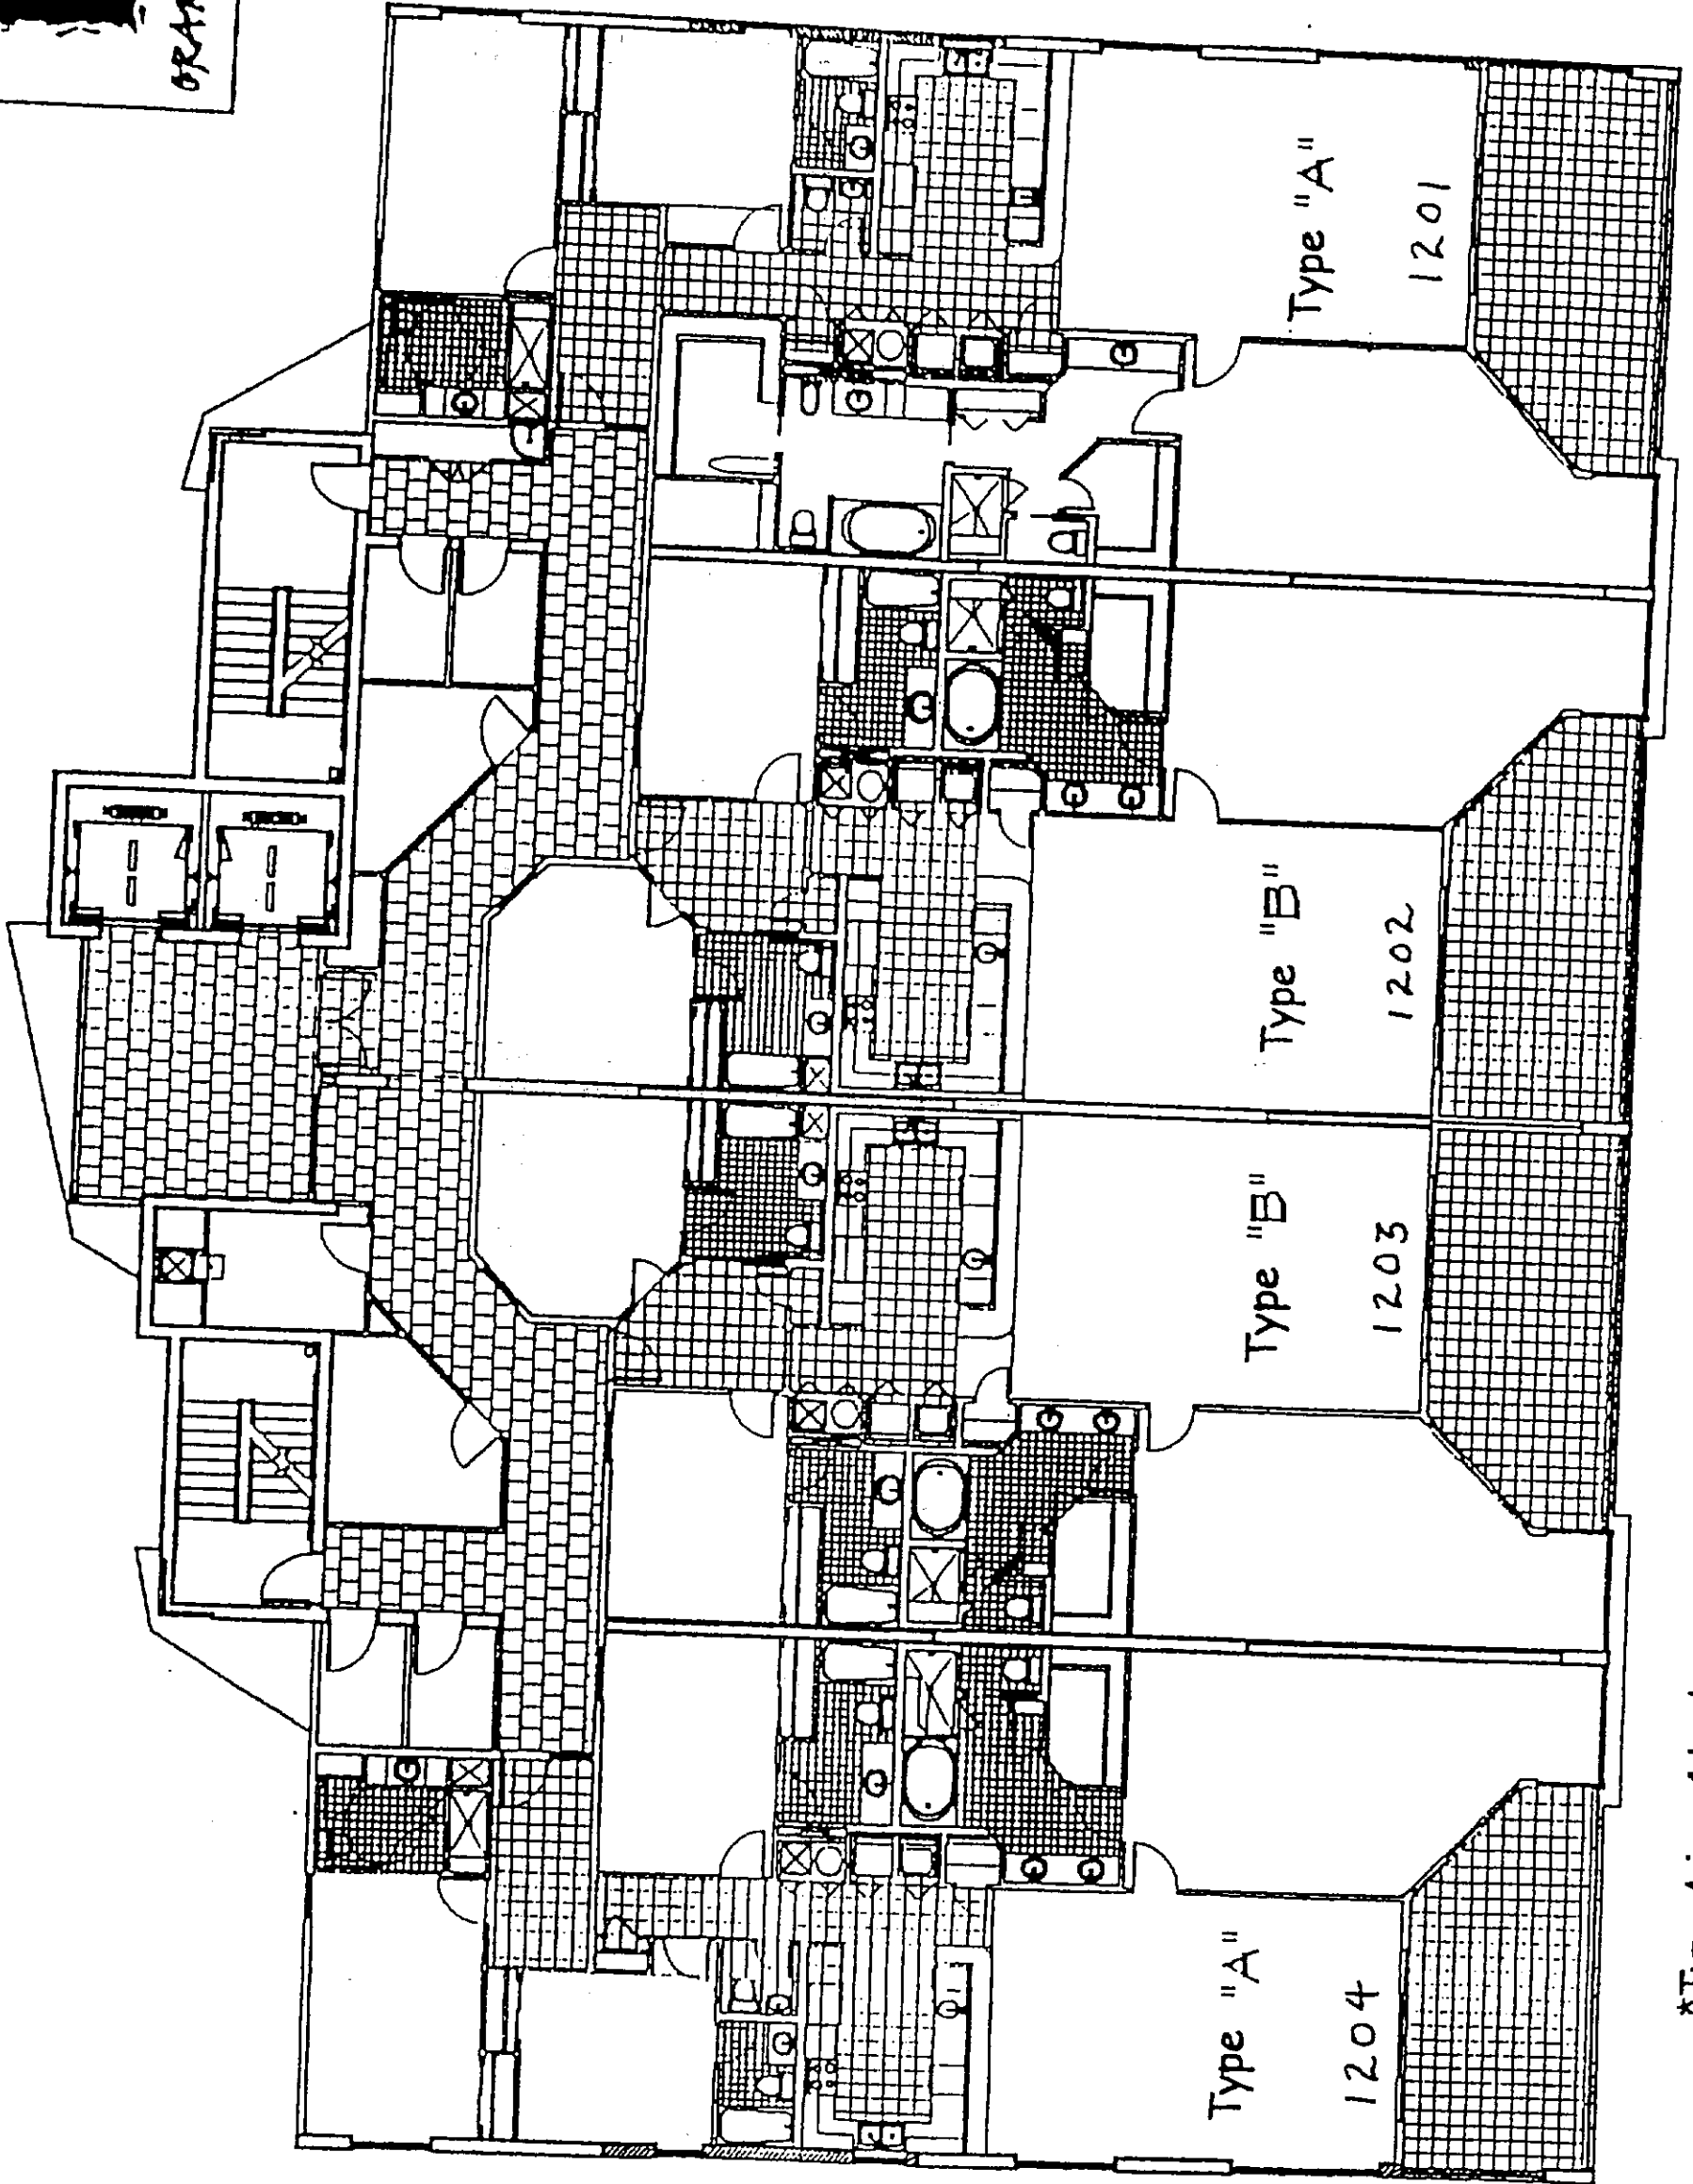

PERDIDO PLACE

ORANGE BEACH

*Type A is a 4 bedroom 4.5 bath unit or a 3 bedroom 4.5 bath unit. Instrument 567653 Page 68of116

12th FLOOR