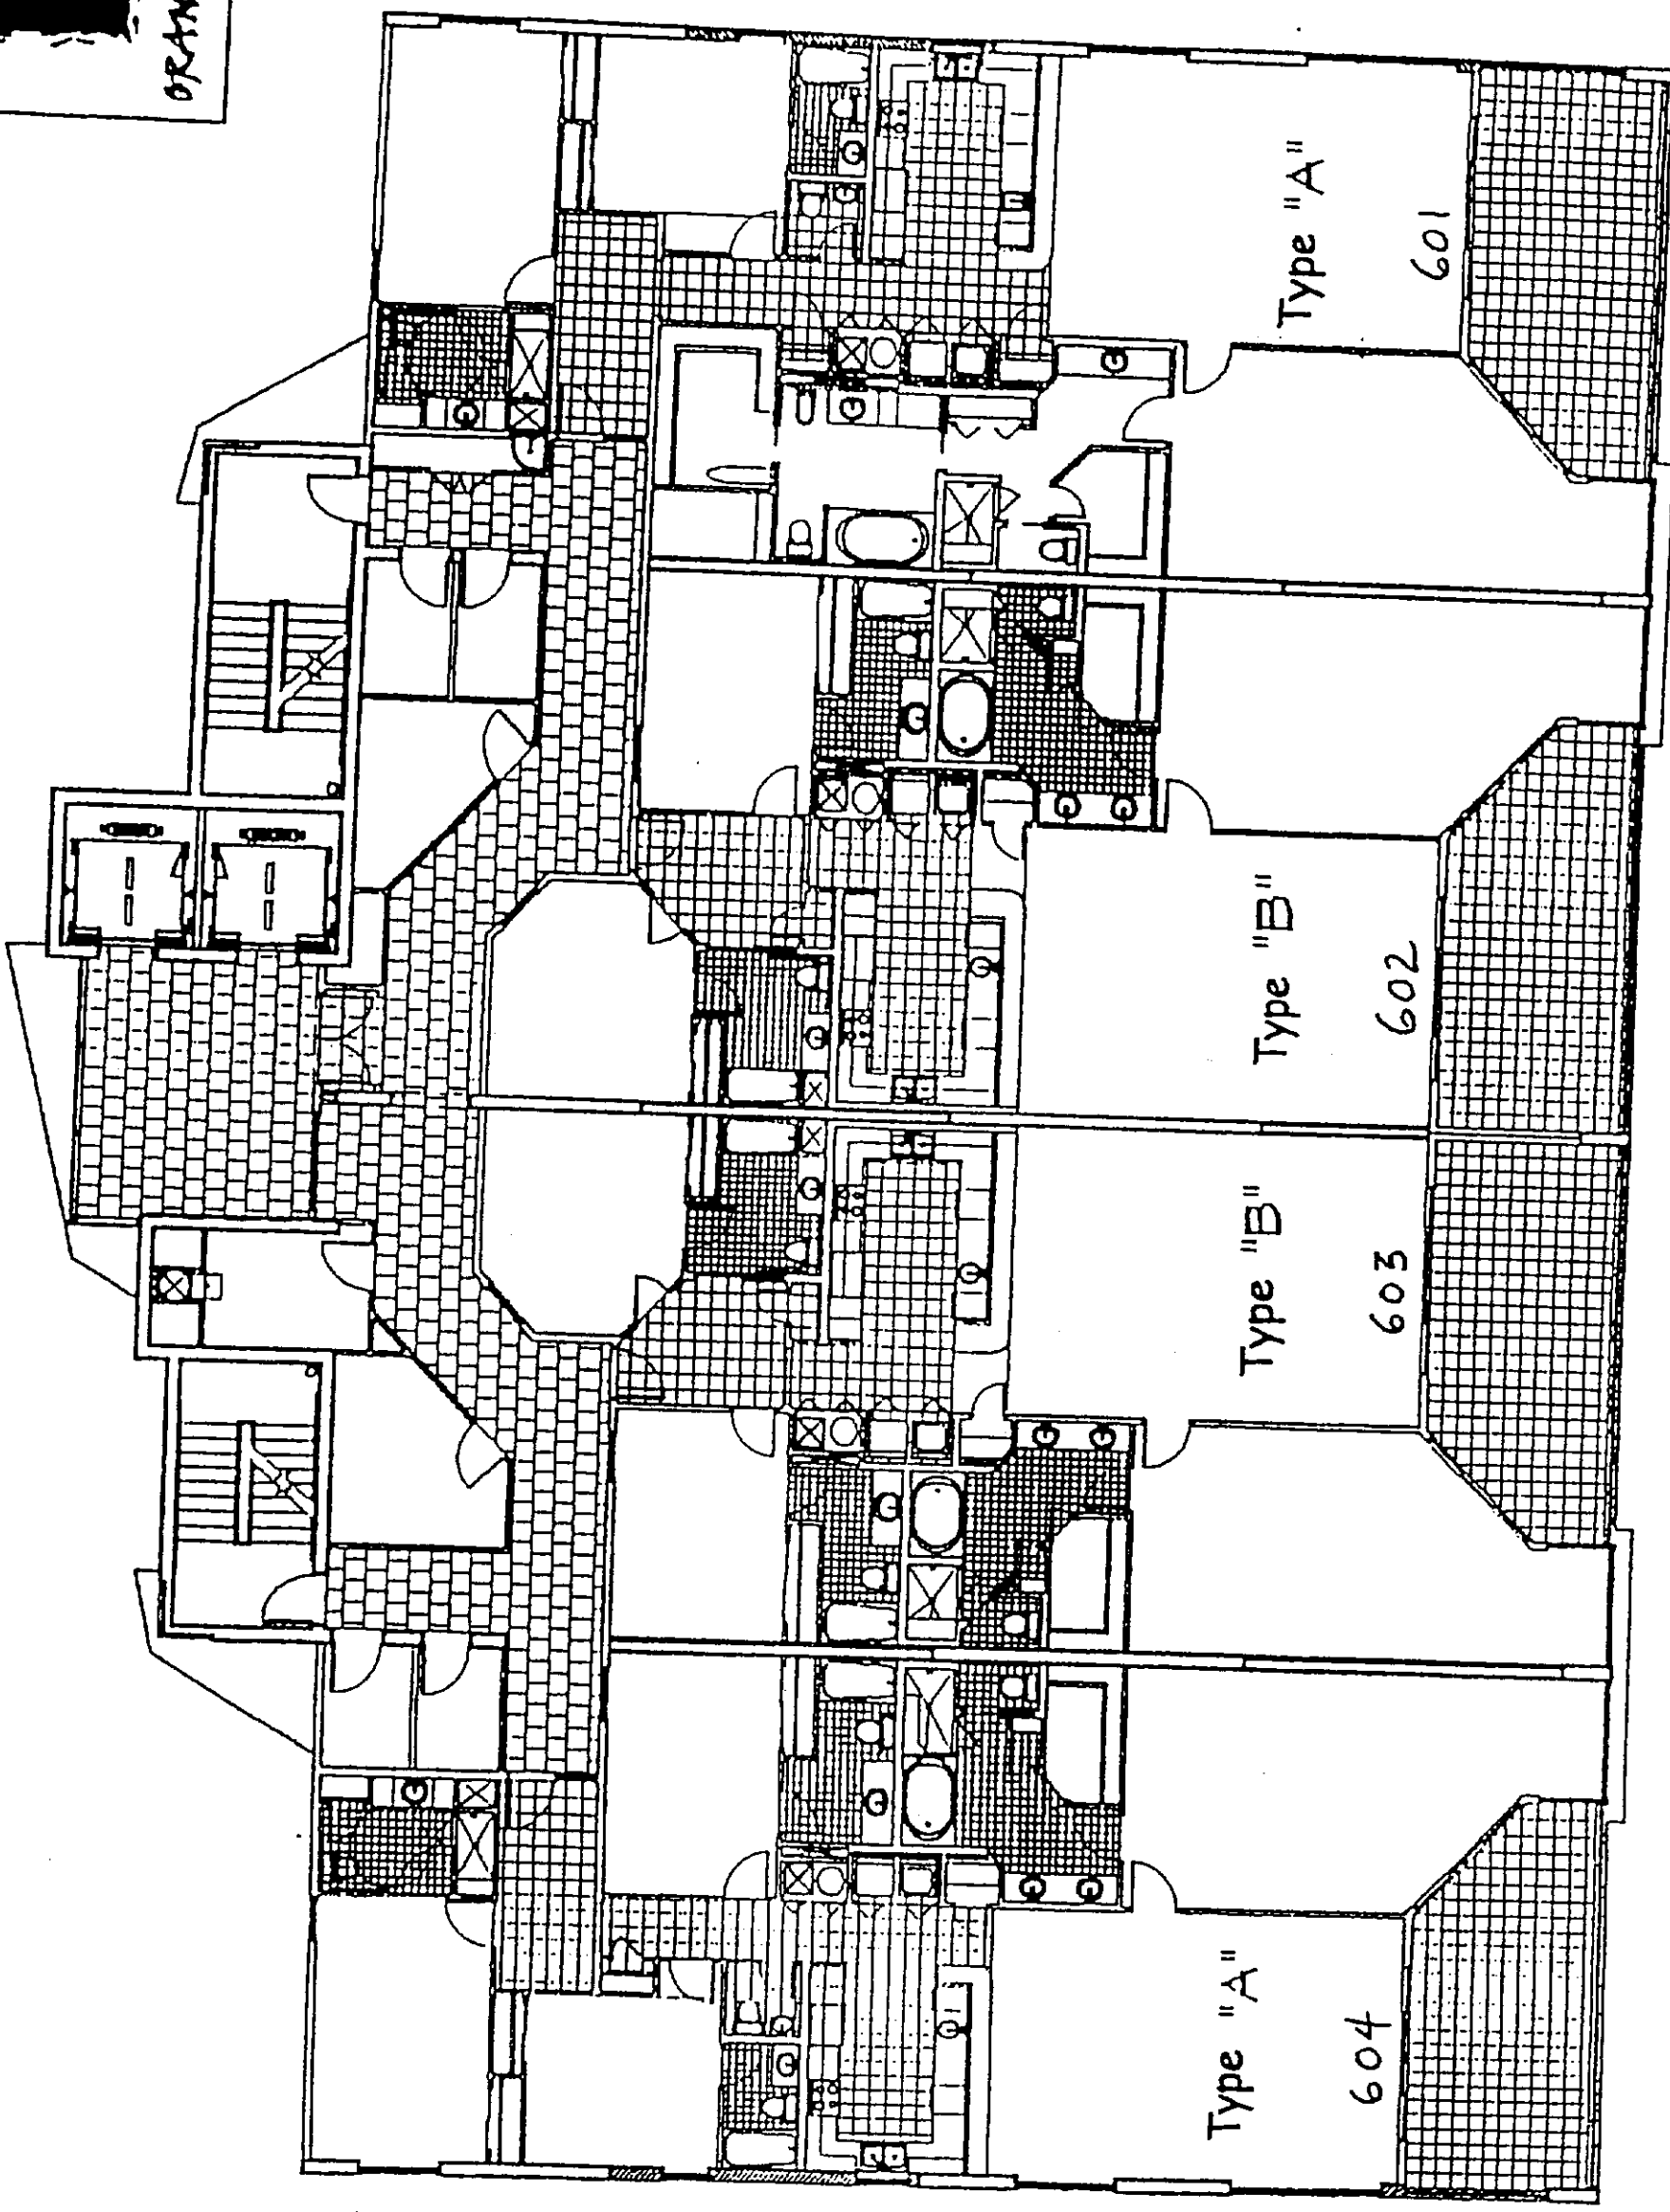

PERDIDO PLACE

ORANGE BEACH

*Type A is a 4 bedroom 4.5 bath unit or a 3 bedroom 4.5 bath unit

6th FLOOR