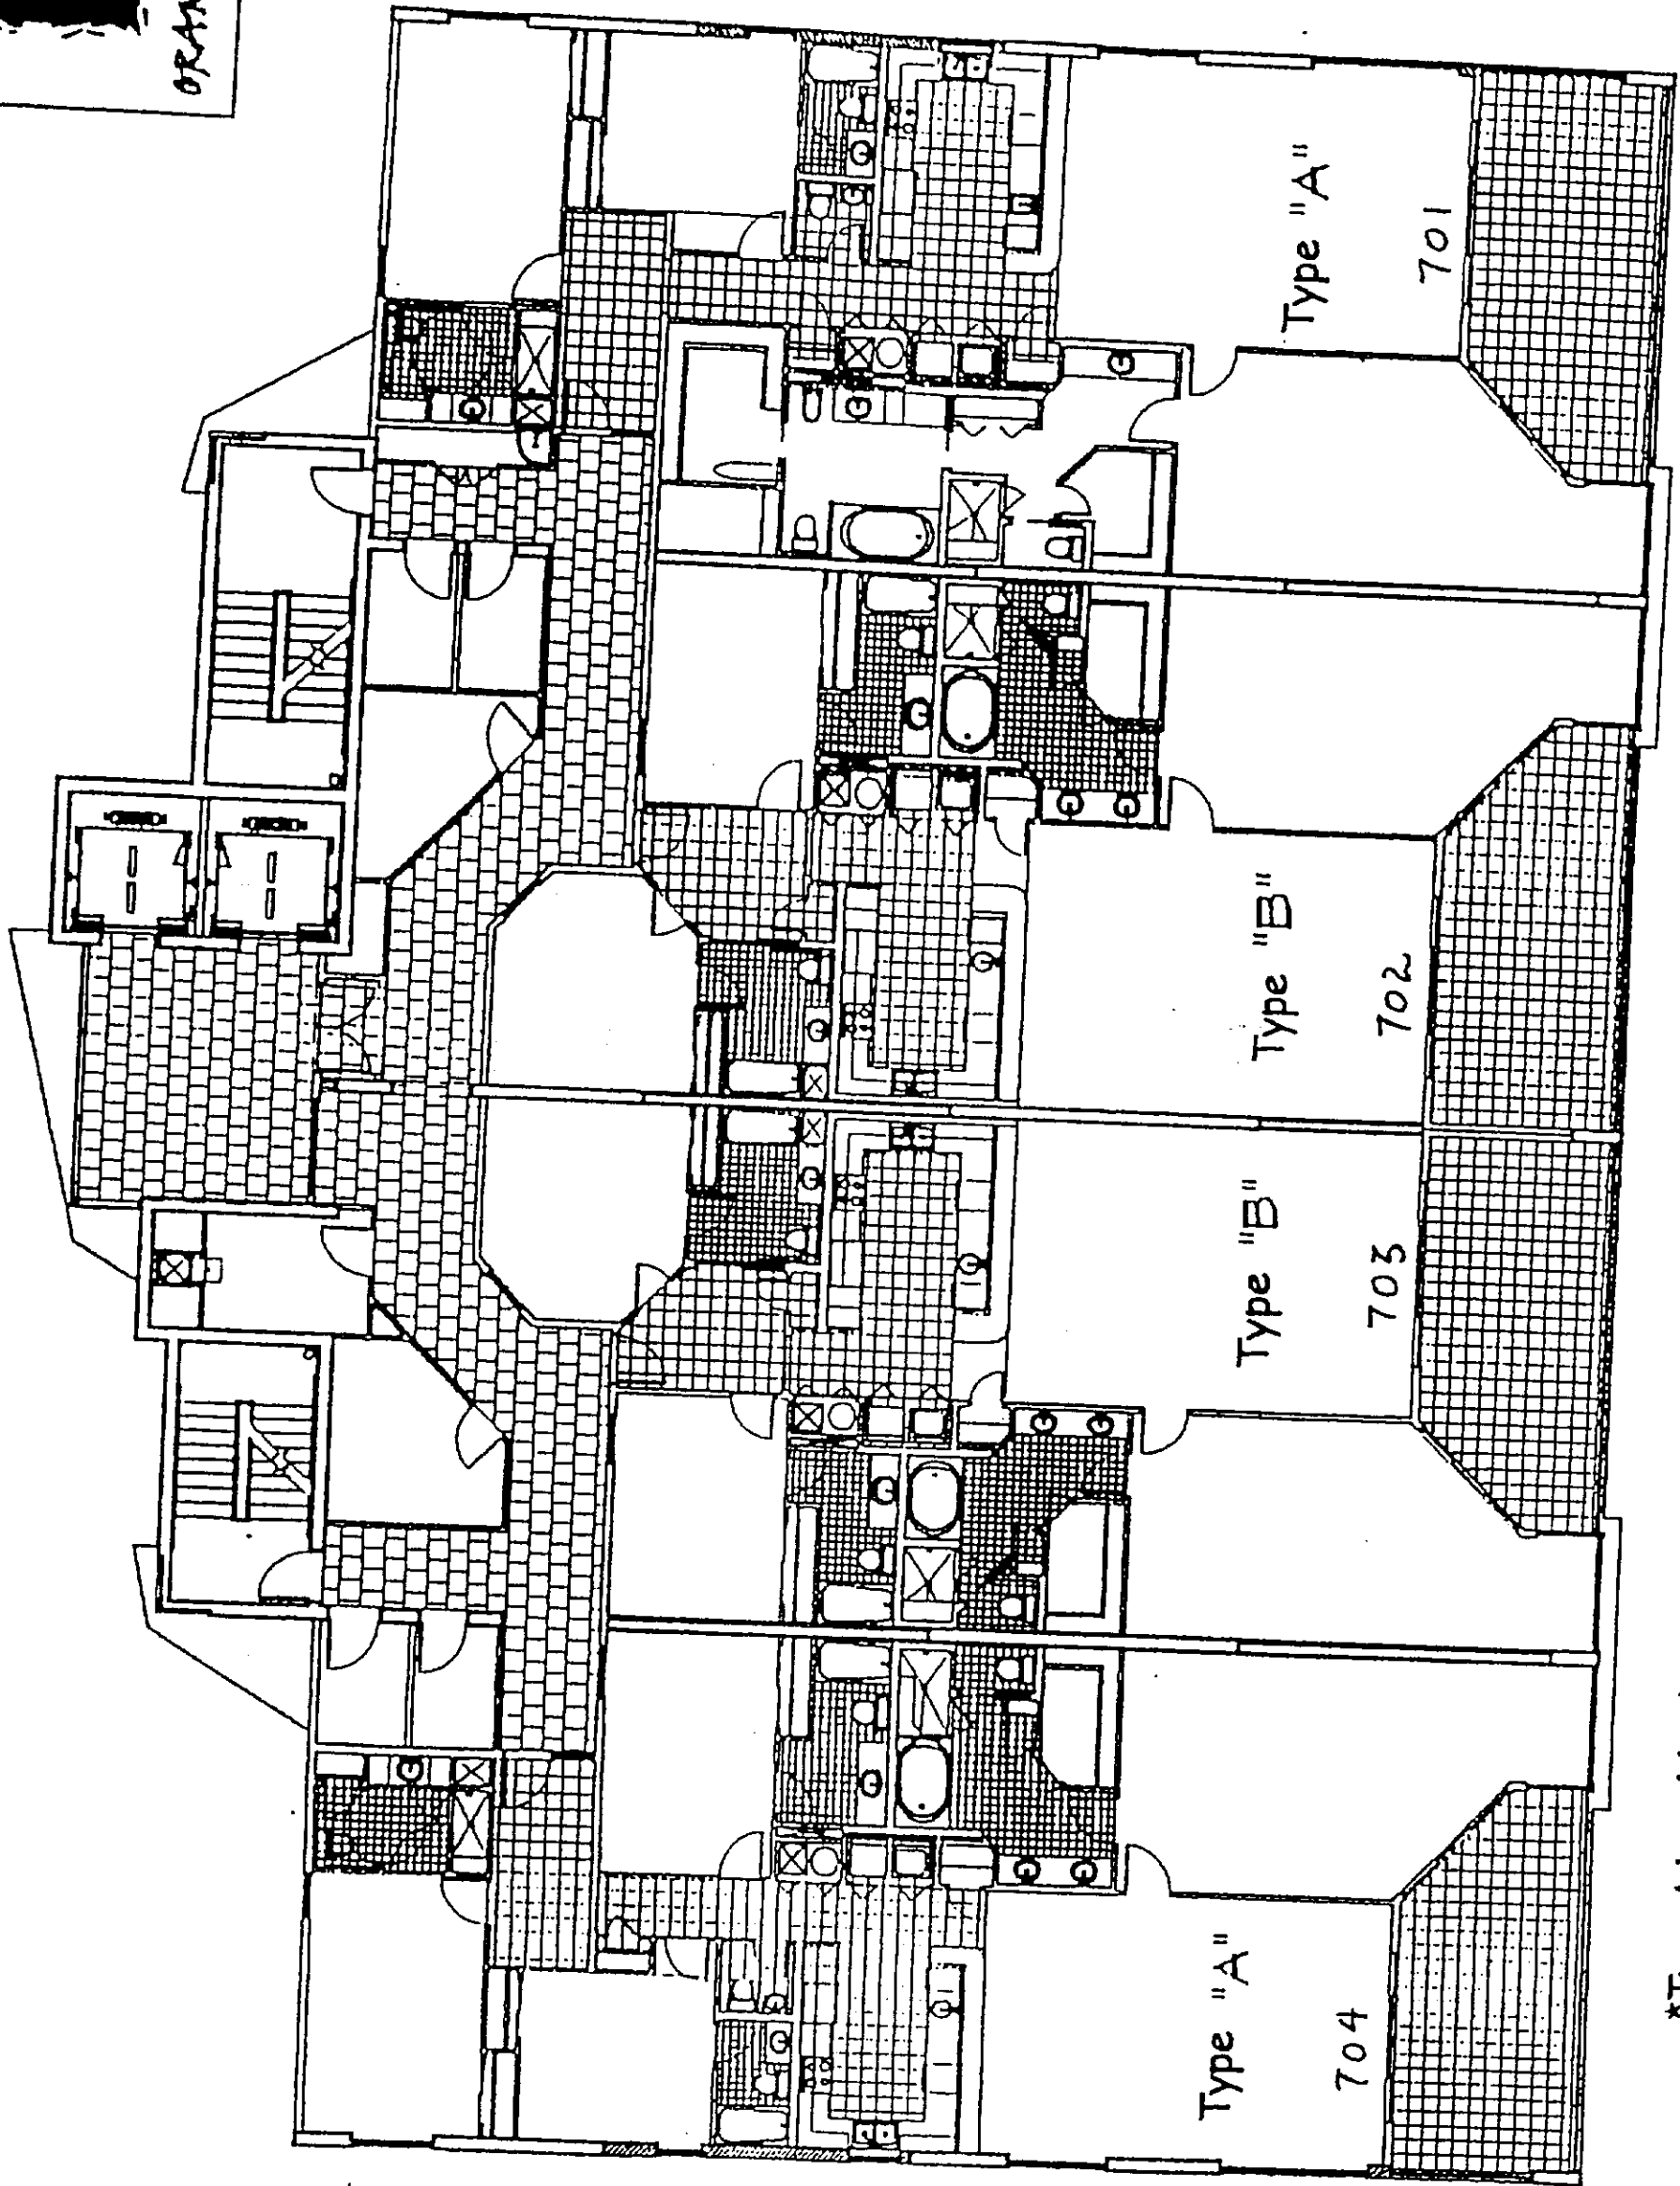

PERDIDO PLACE

ORANGE BEACH

\*Type A is a 4 bedroom 4.5 bath unit or a 3 bedroom 4.5 bath unit.

Instrument 567653 Page 63of116

7th Floor