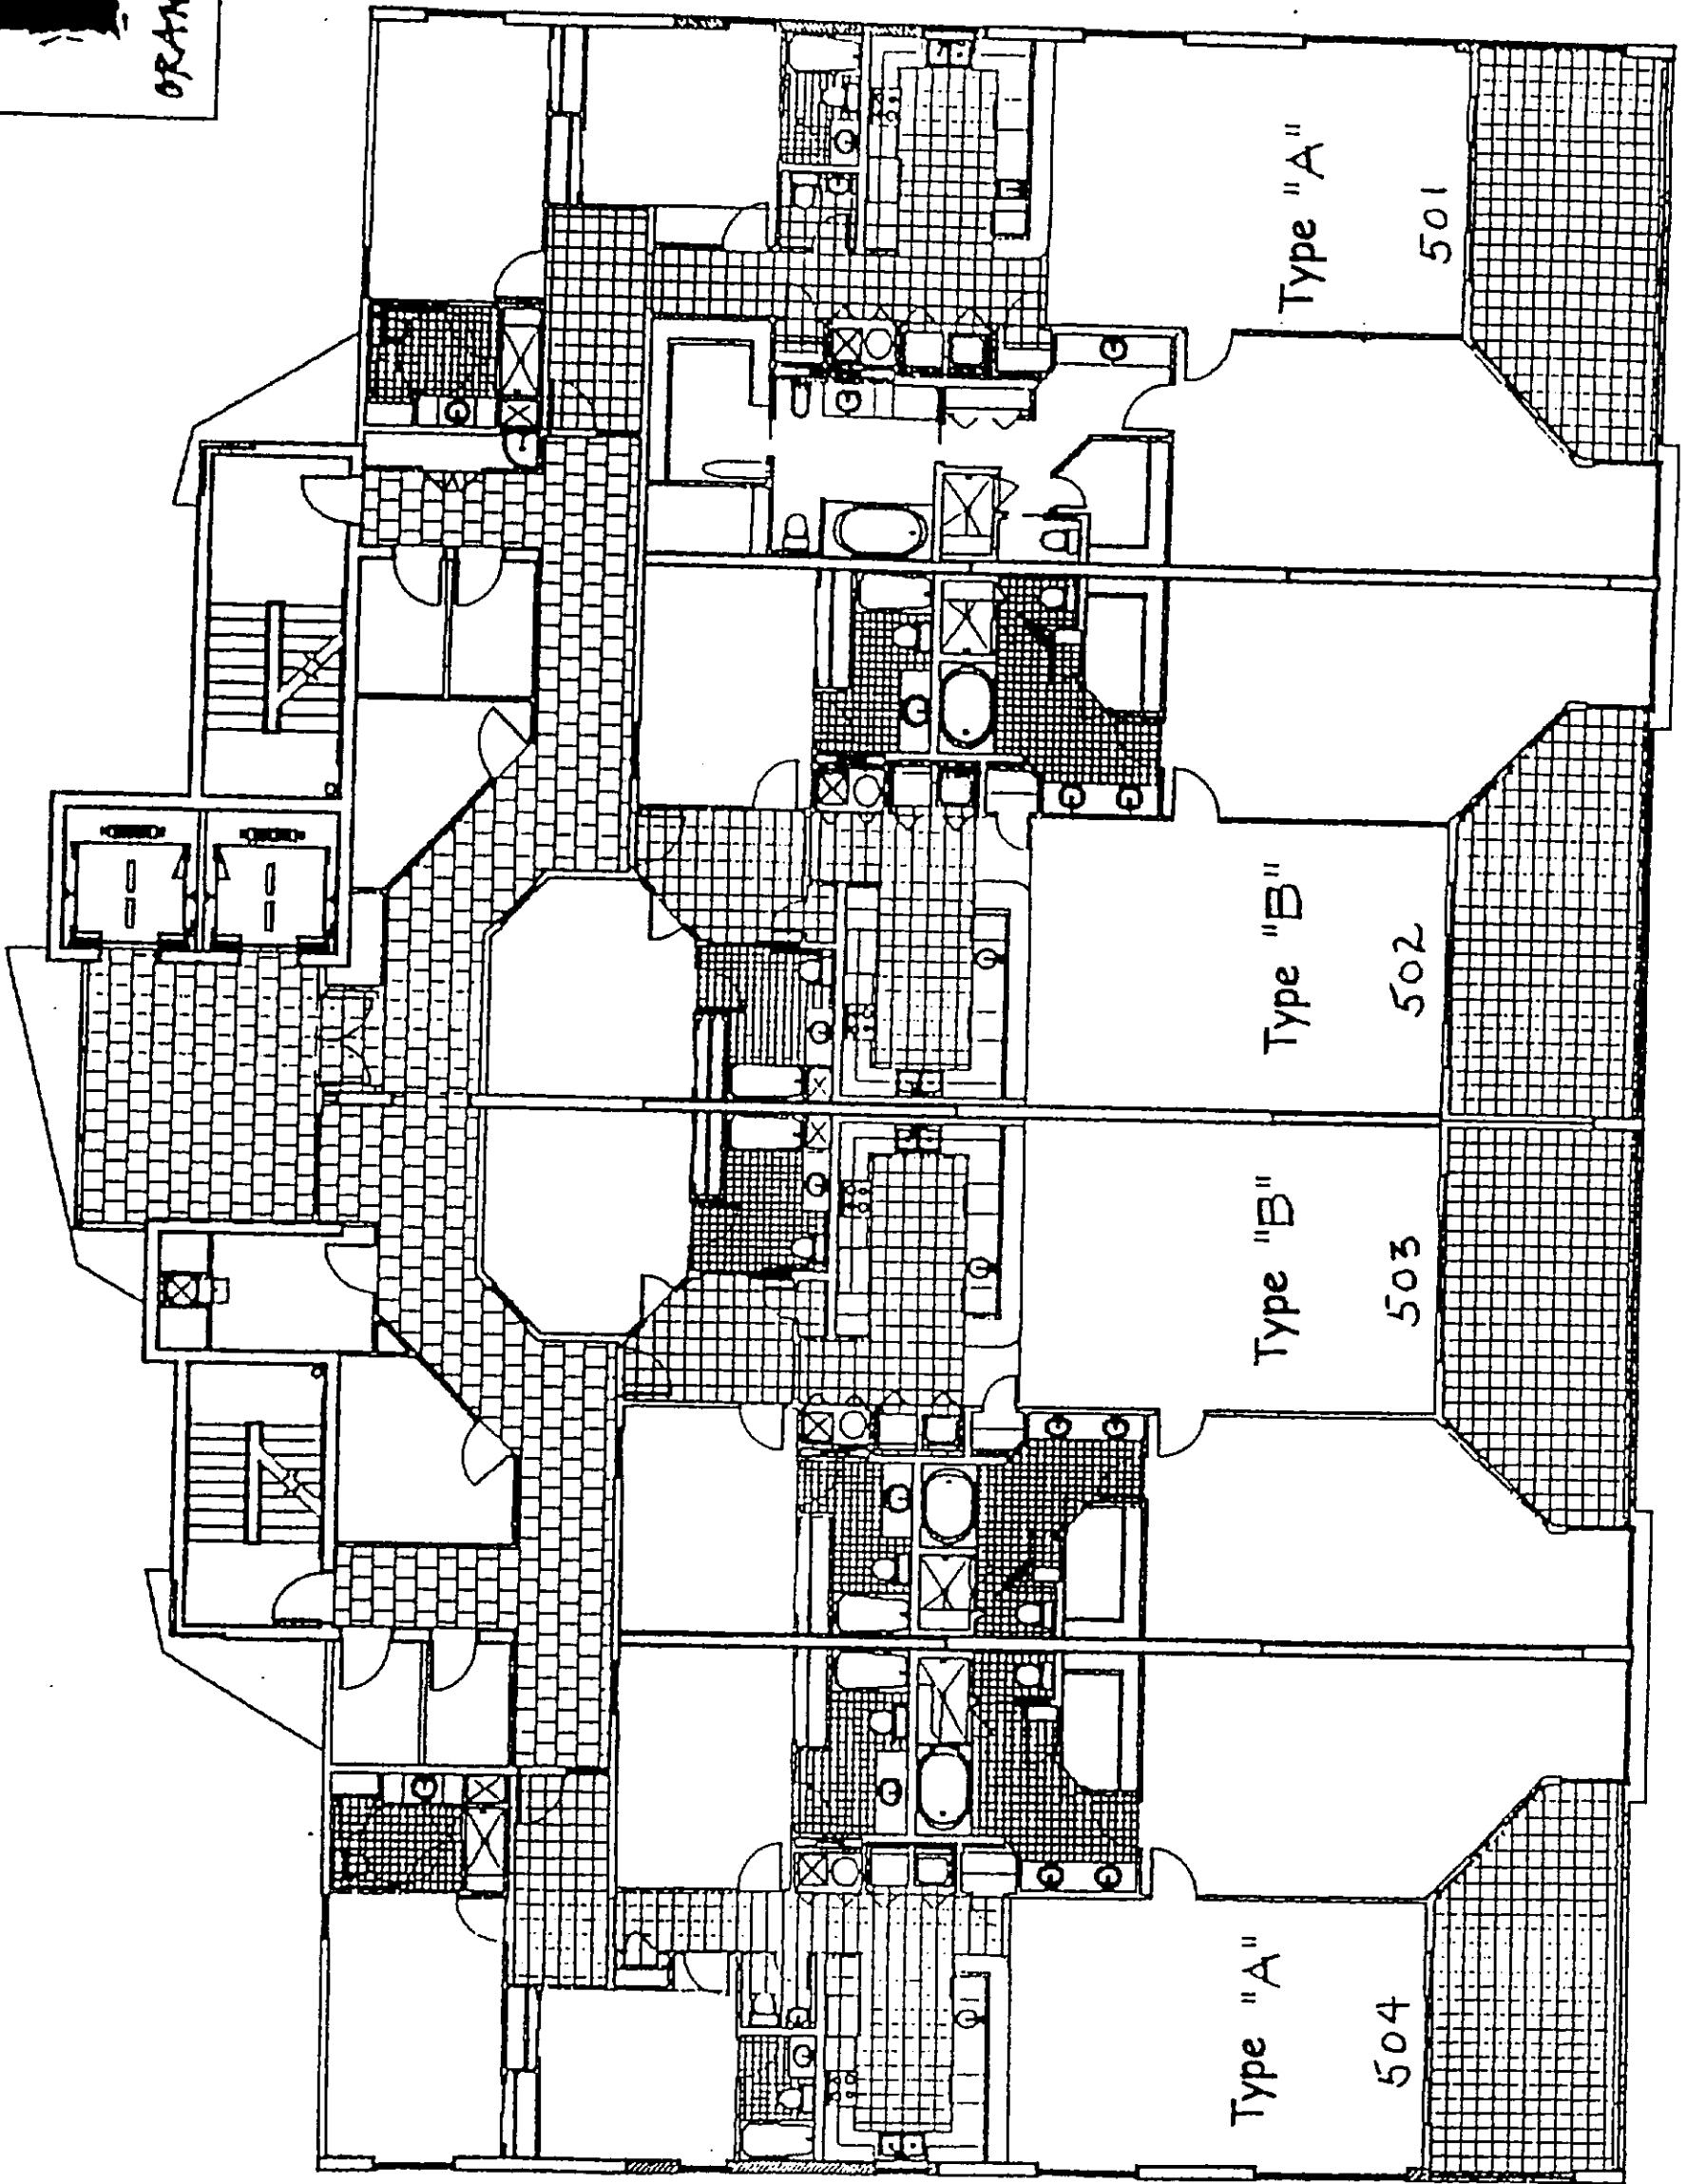

PERDIDO PLACE

ORANGE BEACH

*Type A is a 4 bedroom 4.5 bath unit or a 3 bedroom 4.5 bath unit.

Instrument 567653 Page 61of116

5th Floor