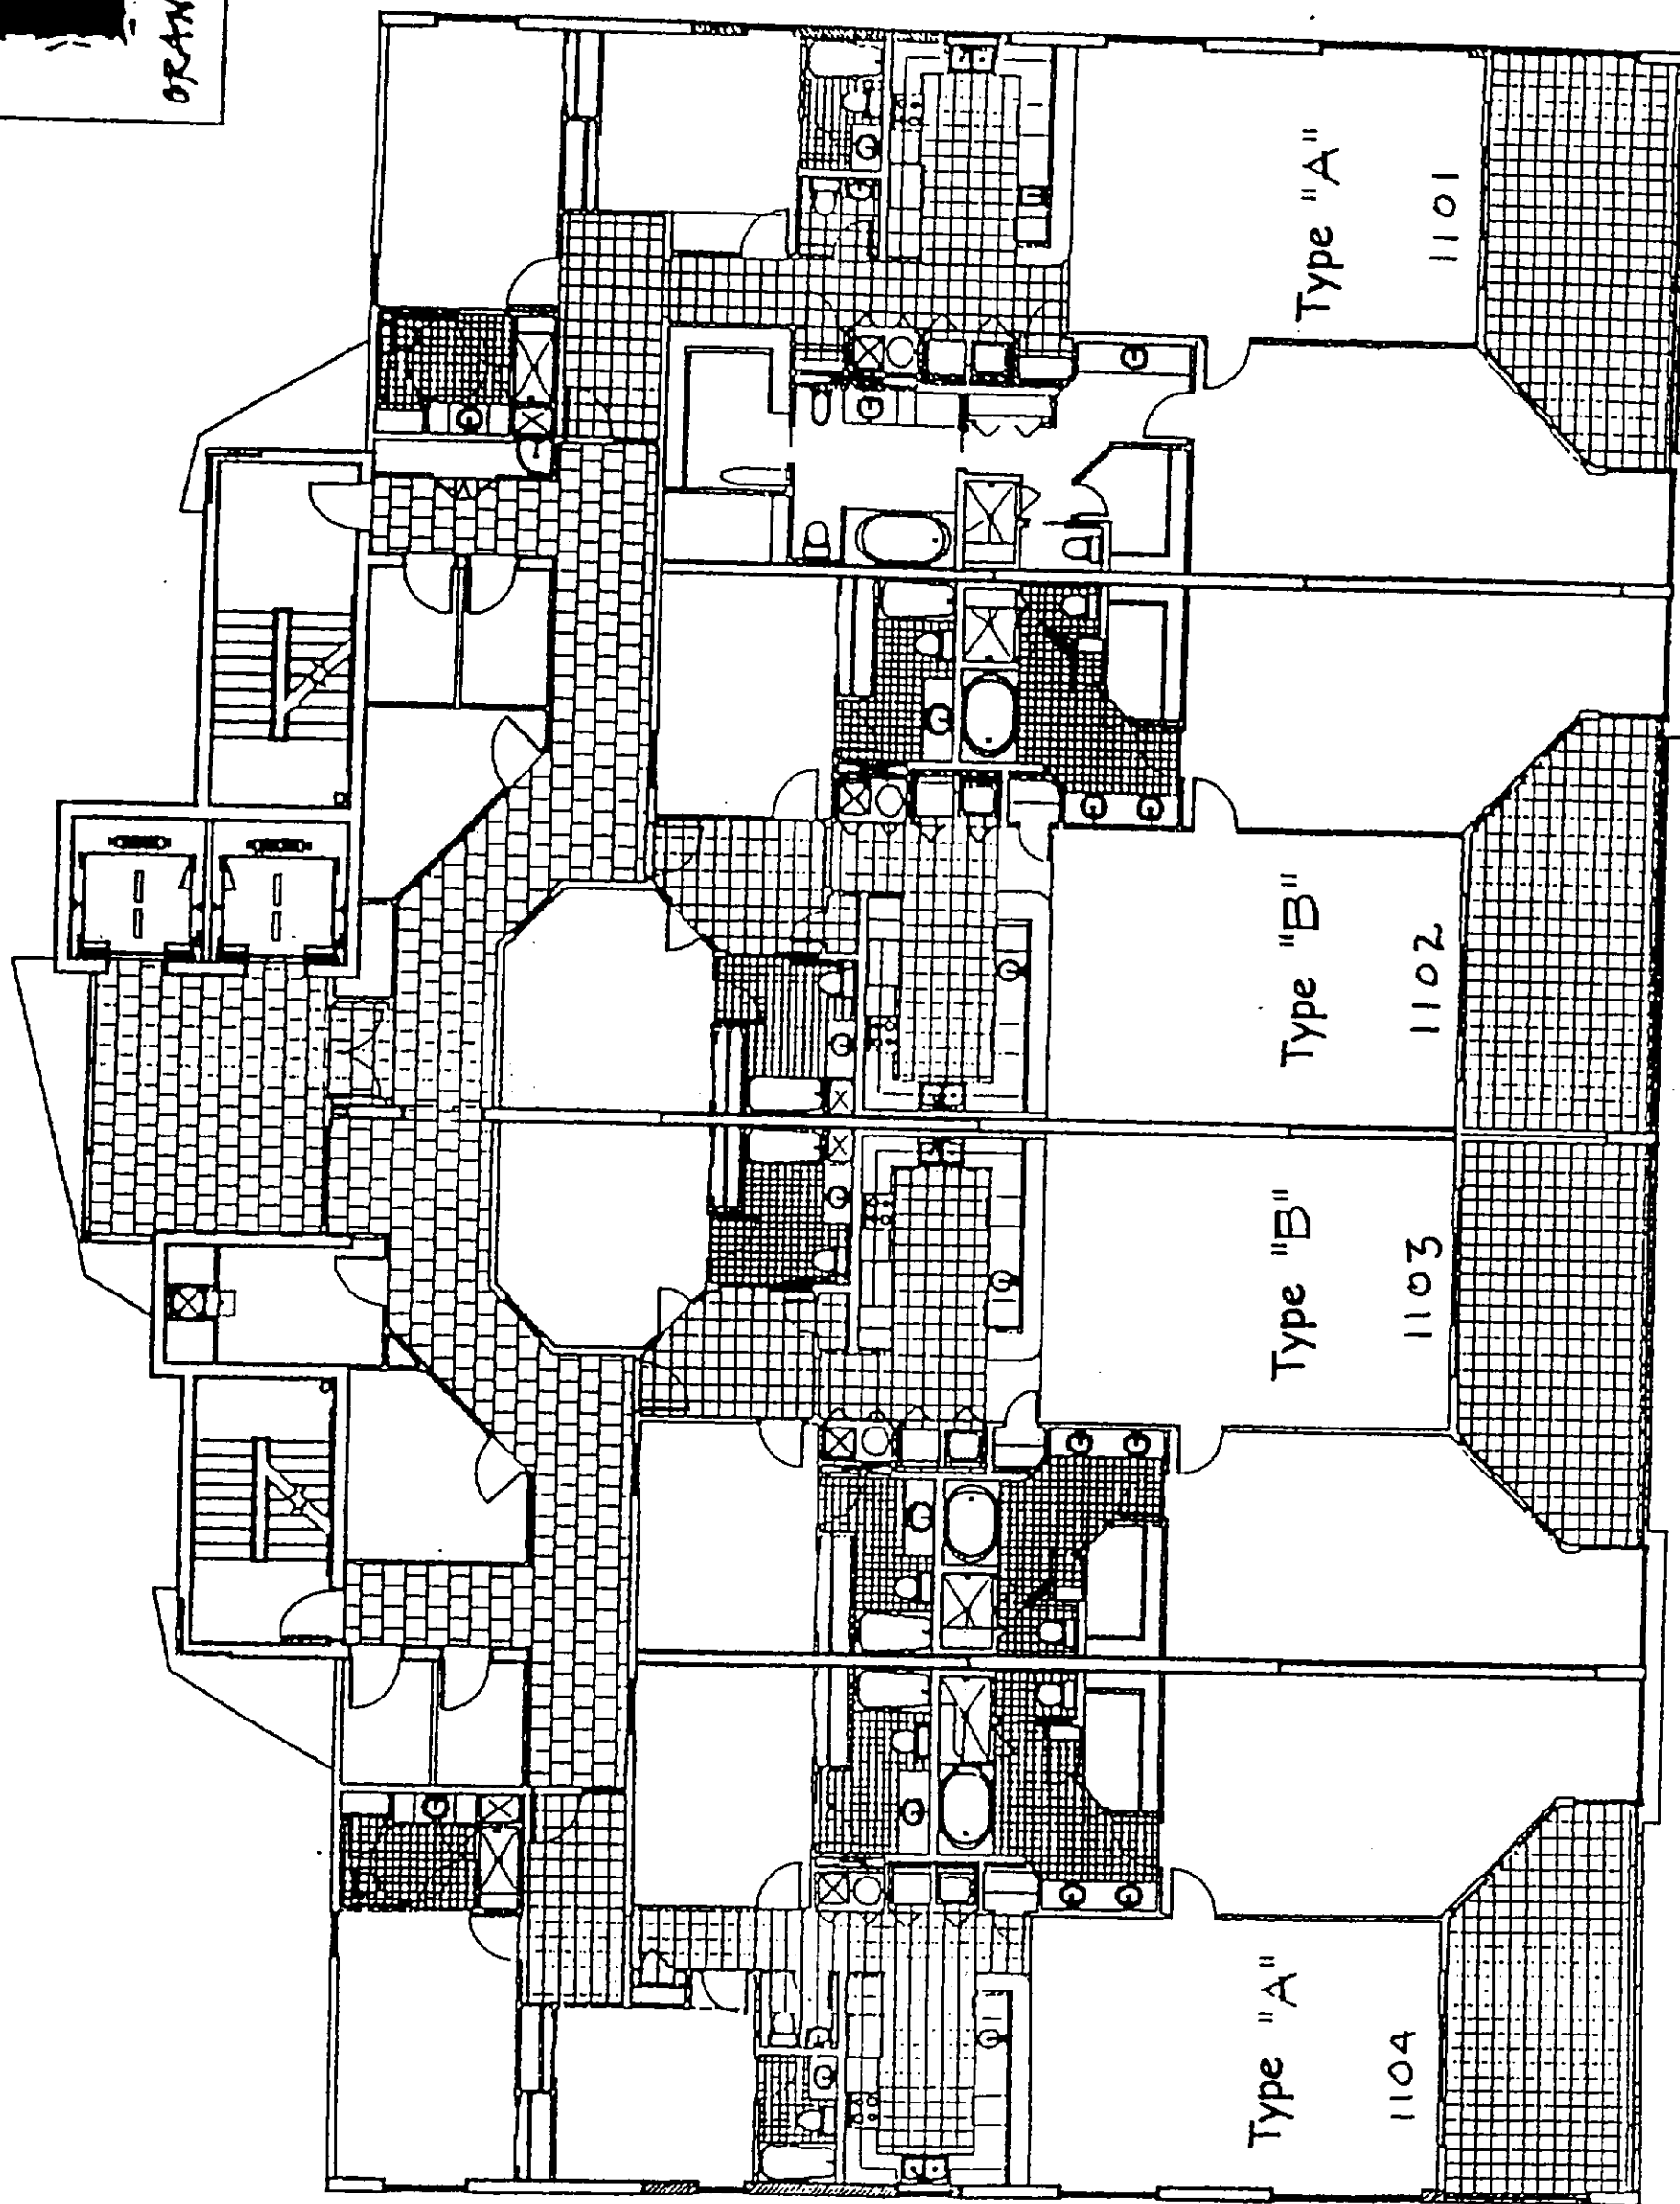

PERDIDO PLACE

ORANGE BEACH

*Type A is a 4 bedroom 4.5 bath unit or a 3 bedroom 4.5 bath unit.

Instrument 567653 Page 67of116

11th Floor