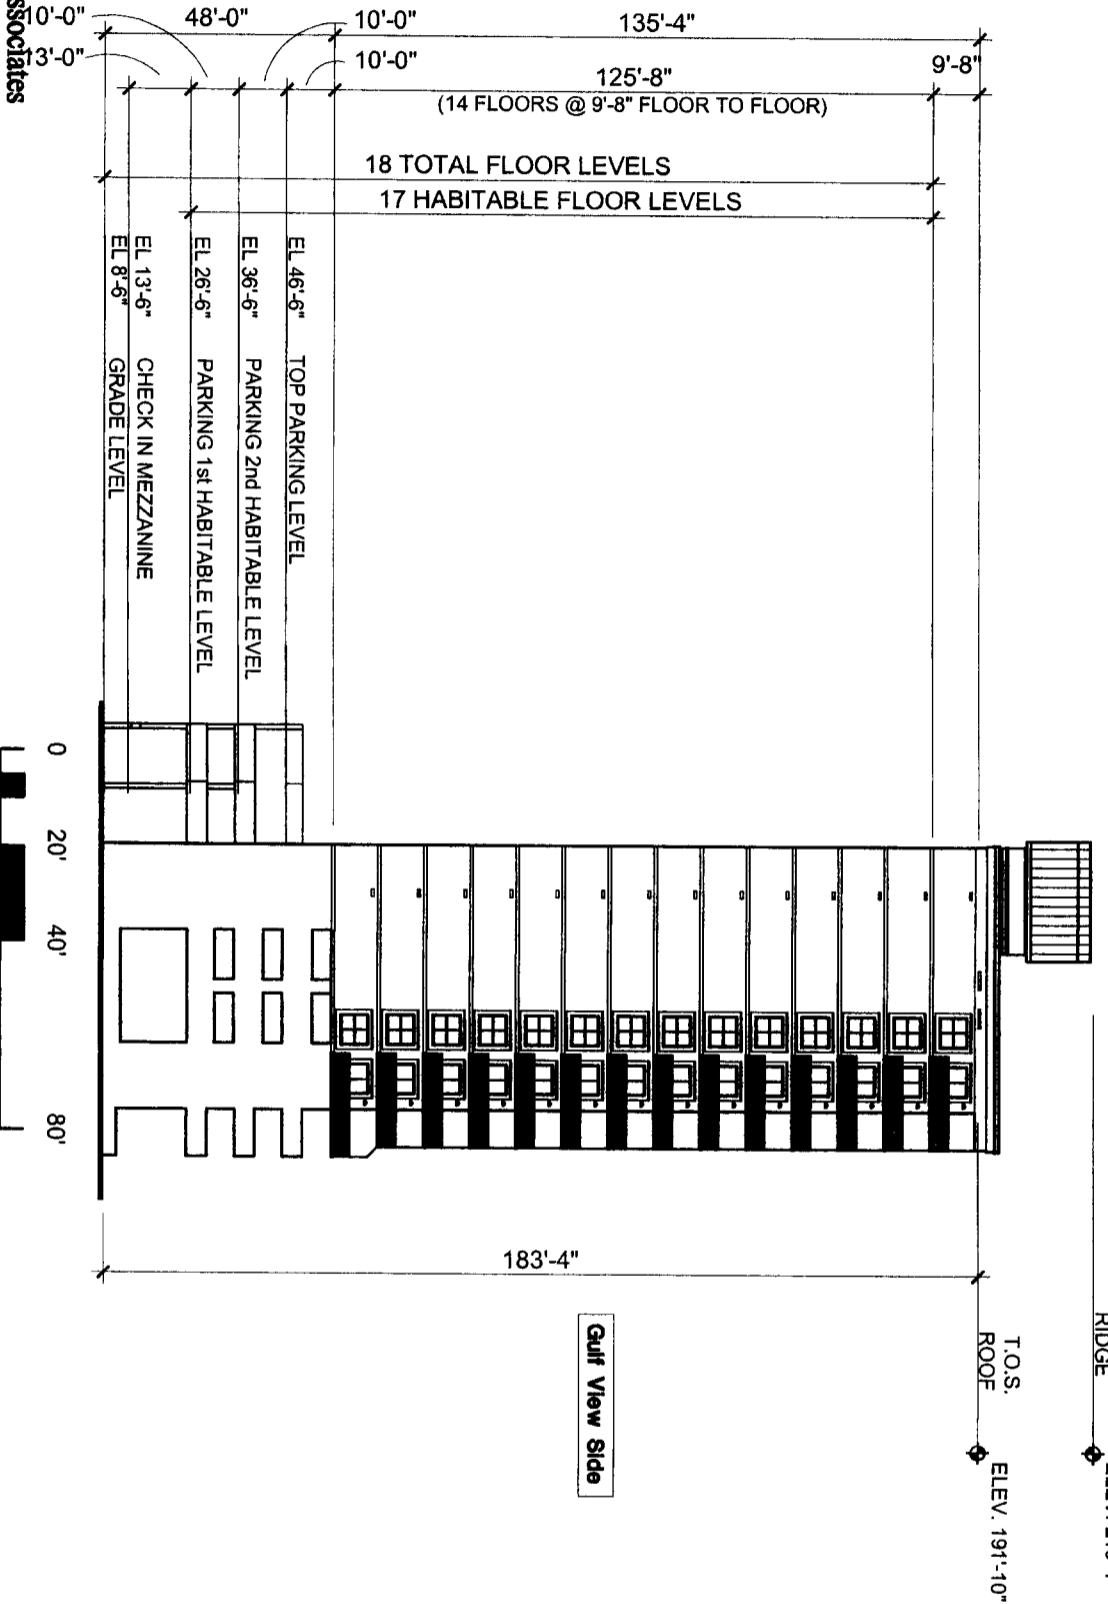

Bullock Tice Associates
 909 East Cervantes Suite B
 Pensacola, FL. 32501
 AAC000174
 Phone: 850.434.5444

SCALE: 1" = 40'-0"

WEST ELEVATION

CRYSTAL SHORES WEST, A CONDOMINIUM

04/11/06

1"=40'-0"

Exhibit "C"