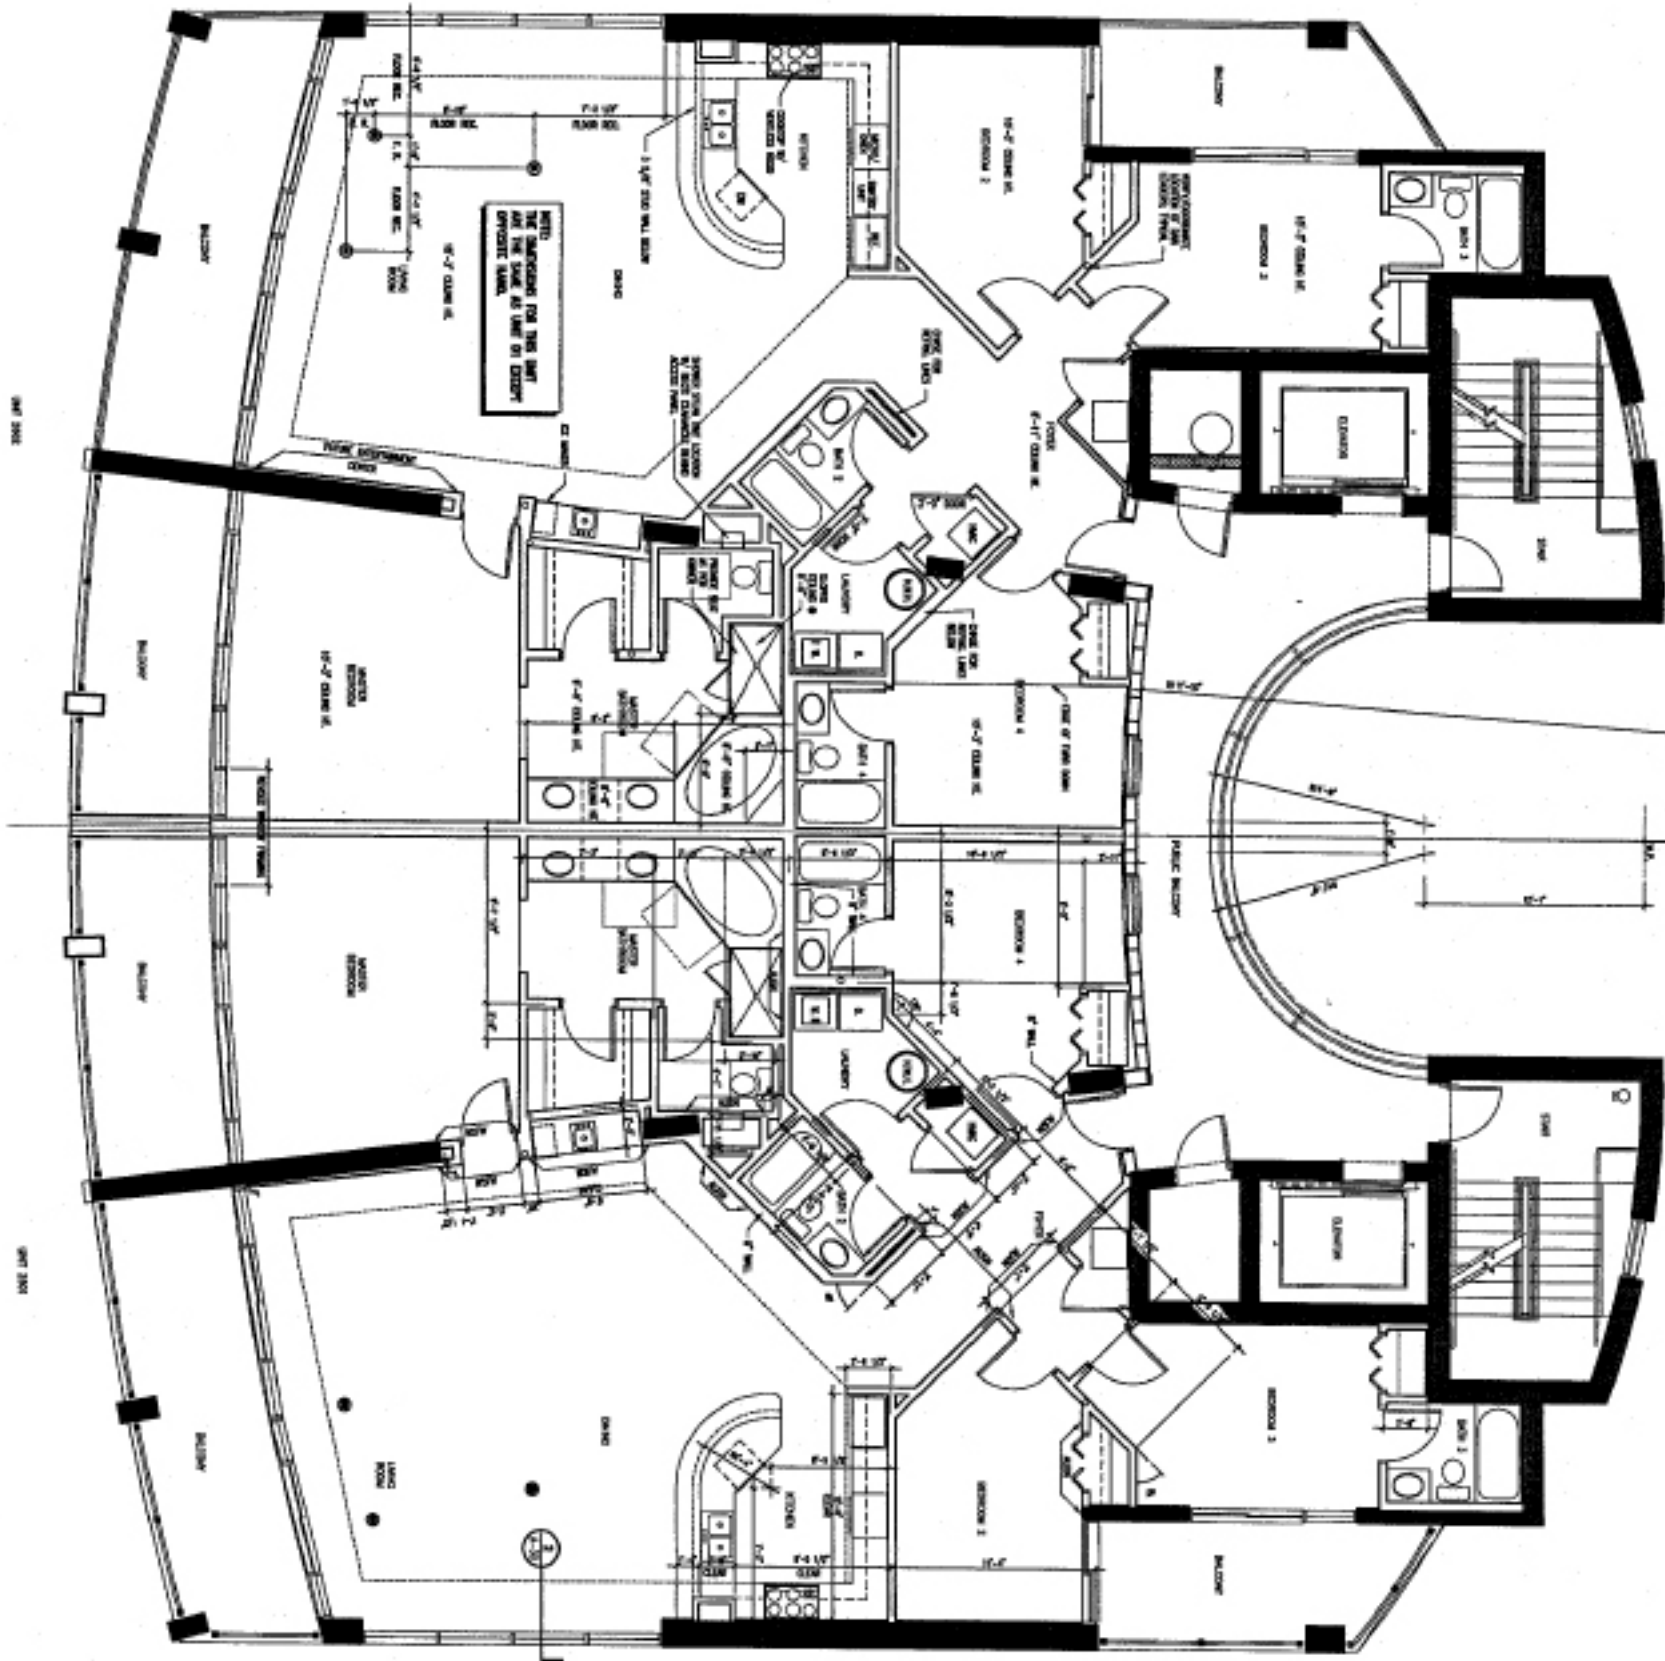

1

PENTHOUSE FLOOR PLAN

SCALE: 1/8" = 1'-0"

UNIT 2002

UNIT 2002