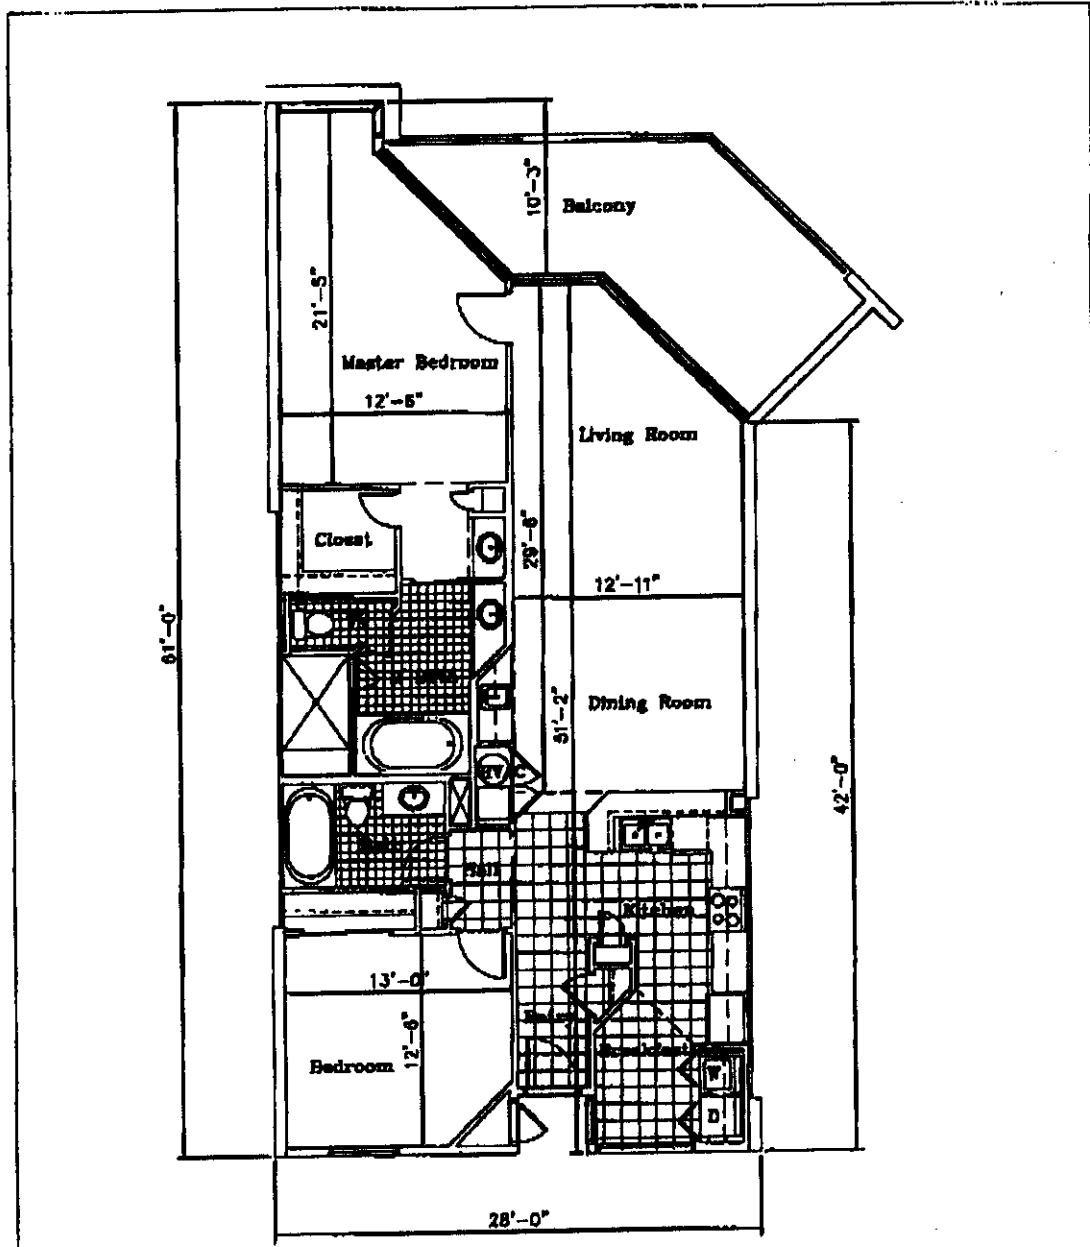

OR BK 4796 PG0689
Escambia County, Florida
INSTRUMENT 2001-899070

UNITS:
102-1802

Unit A

Heated: 1438 sq ft
Balcony: 226 sq ft

<p>George Borge Space Support, Inc. P.O. Box 20000 Fort Lauderdale, Florida 33309 Tel: (954) 571-1100</p>	<p>Project: <u>The Palacio at Perdido</u></p>	<p>Unit: <u>97105</u></p>
	<p>Location: <u>Perdido Key, Florida</u></p>	<p>Scale: <u>1/8" = 1'-0"</u></p>
	<p>Title: <u>Unit A Floor Plan</u></p>	<p>Date: <u>10/31/01</u></p>
	<p>Description: <u>Typical Two Bedroom Unit</u></p>	<p>Drawn by: _____</p>