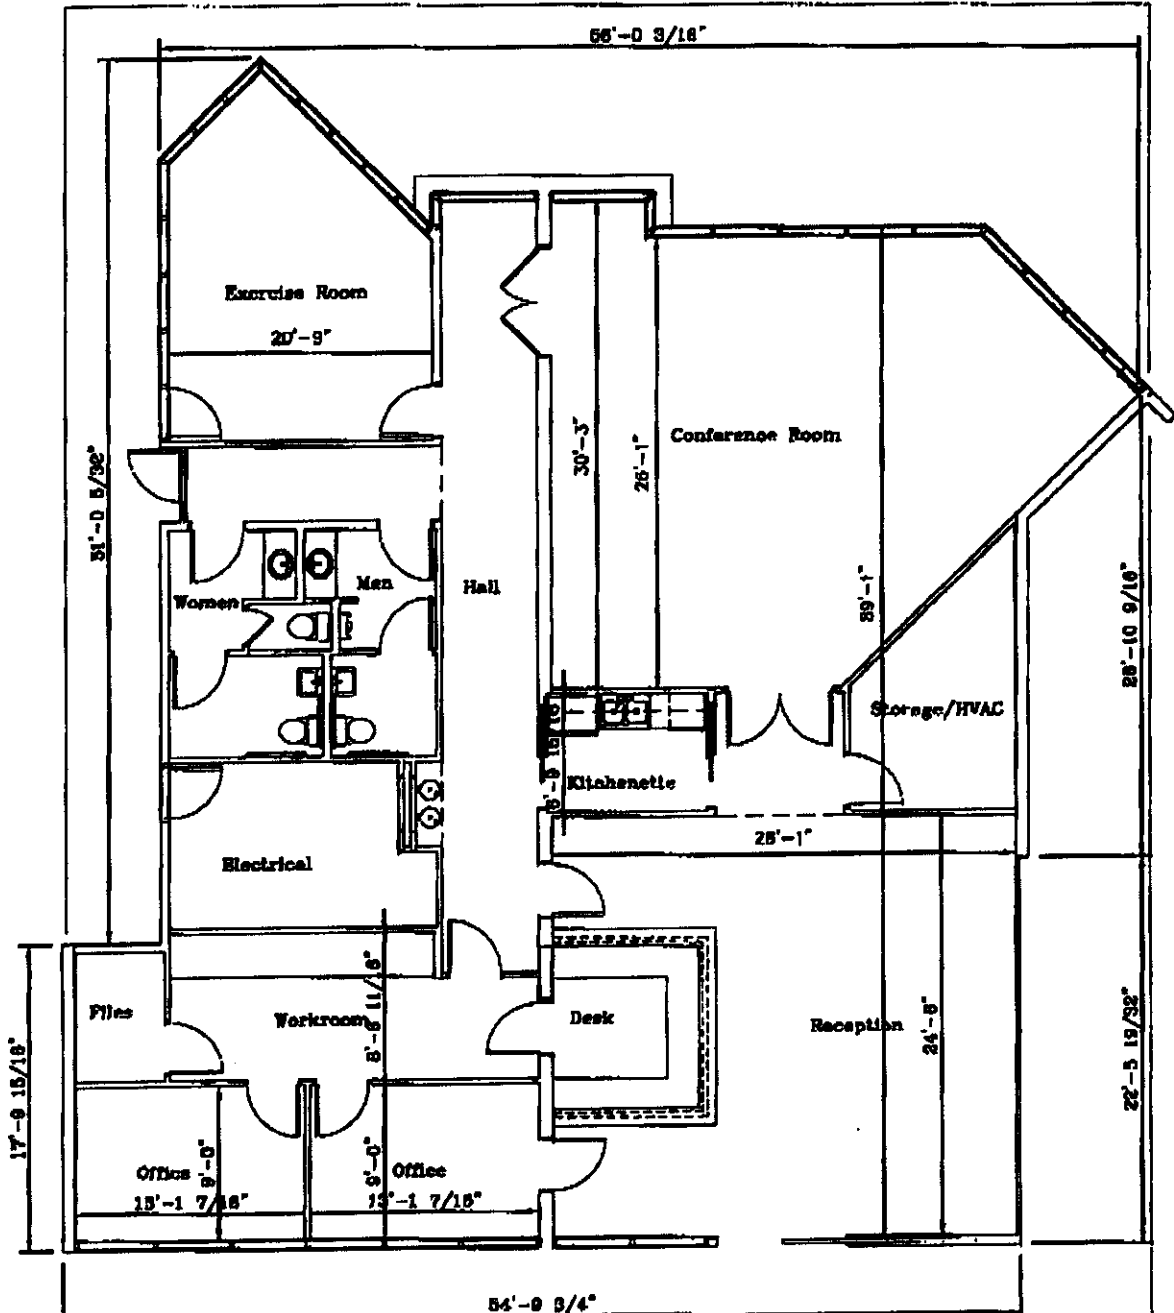

OR BK 4796 P60686  
Escambia County, Florida  
INSTRUMENT 2001-899070

Commercial Parcel Area  
(2nd Flr)

Heated: 3171 sq ft

\_\_\_\_\_ The Palacio at Perdido \_\_\_\_\_  
 \_\_\_\_\_ Perdido Key, Florida \_\_\_\_\_  
 \_\_\_\_\_ Enlarged Plan \_\_\_\_\_  
 \_\_\_\_\_ Commercial Parcel Area (2nd Flr) \_\_\_\_\_