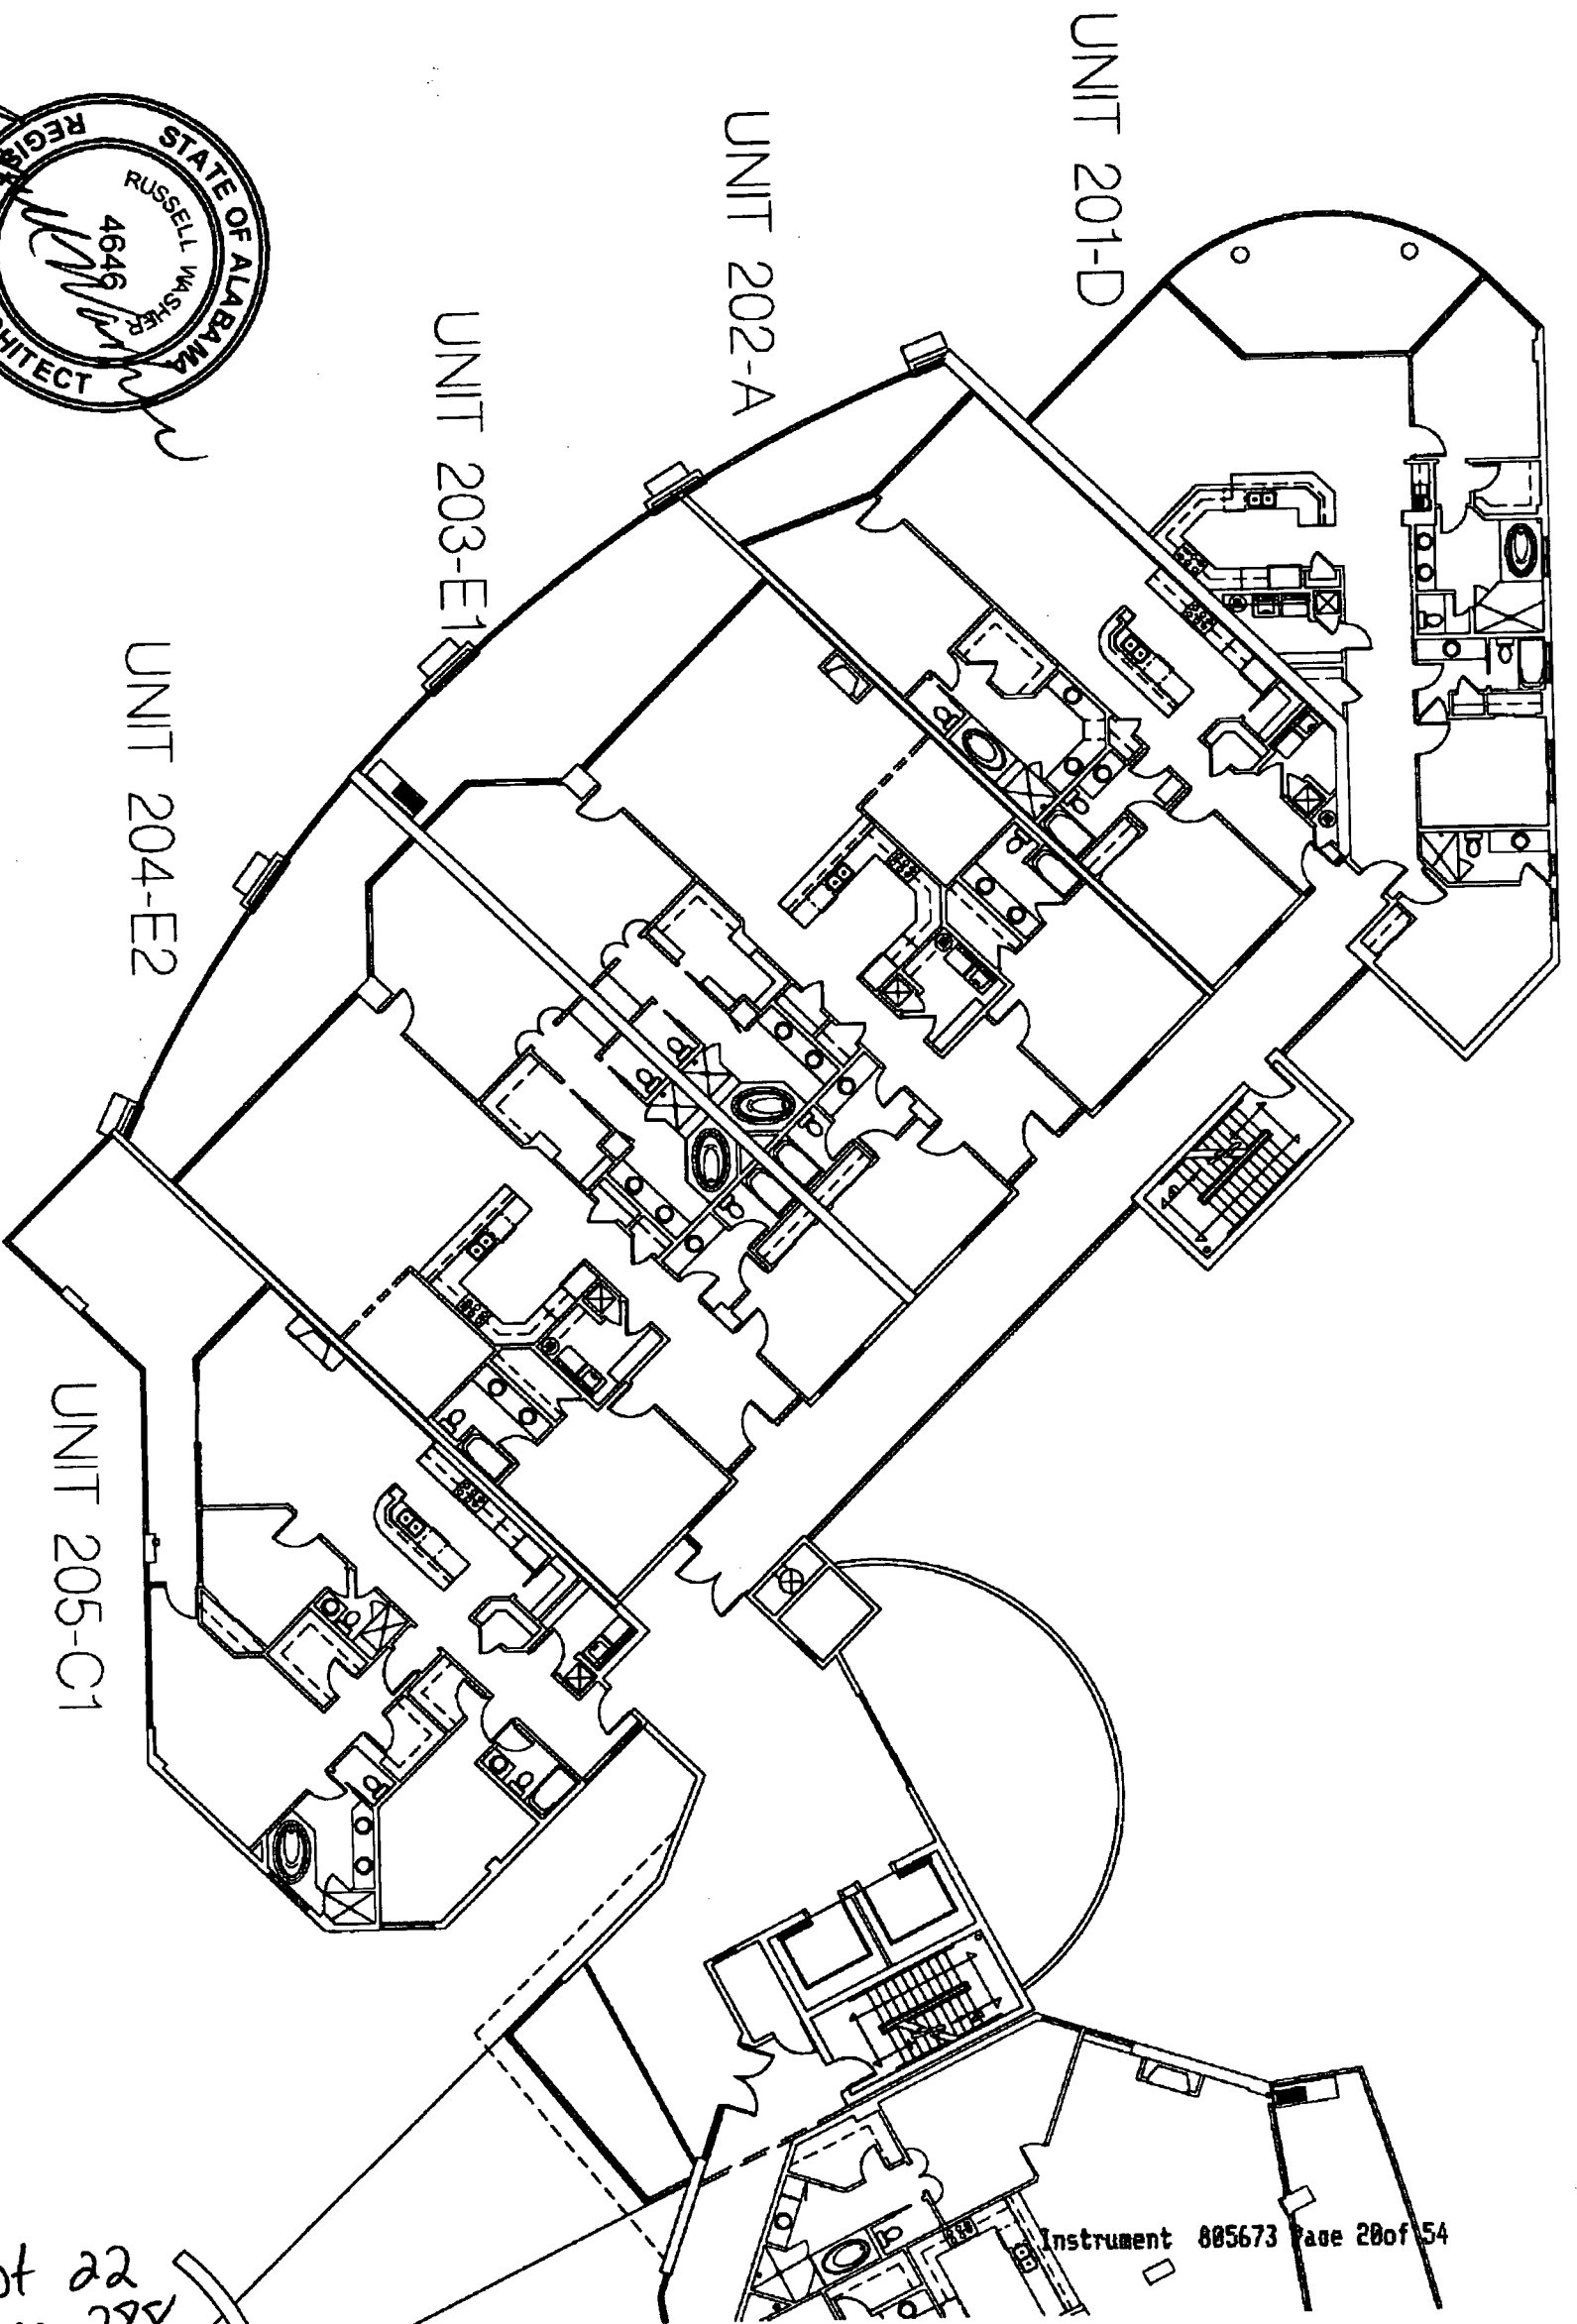

SUNRISE - FLP 02

Instrument 885673 Page 28 of 54

Apt 22
Page 288

SCALE 3/64" = 1'-0"