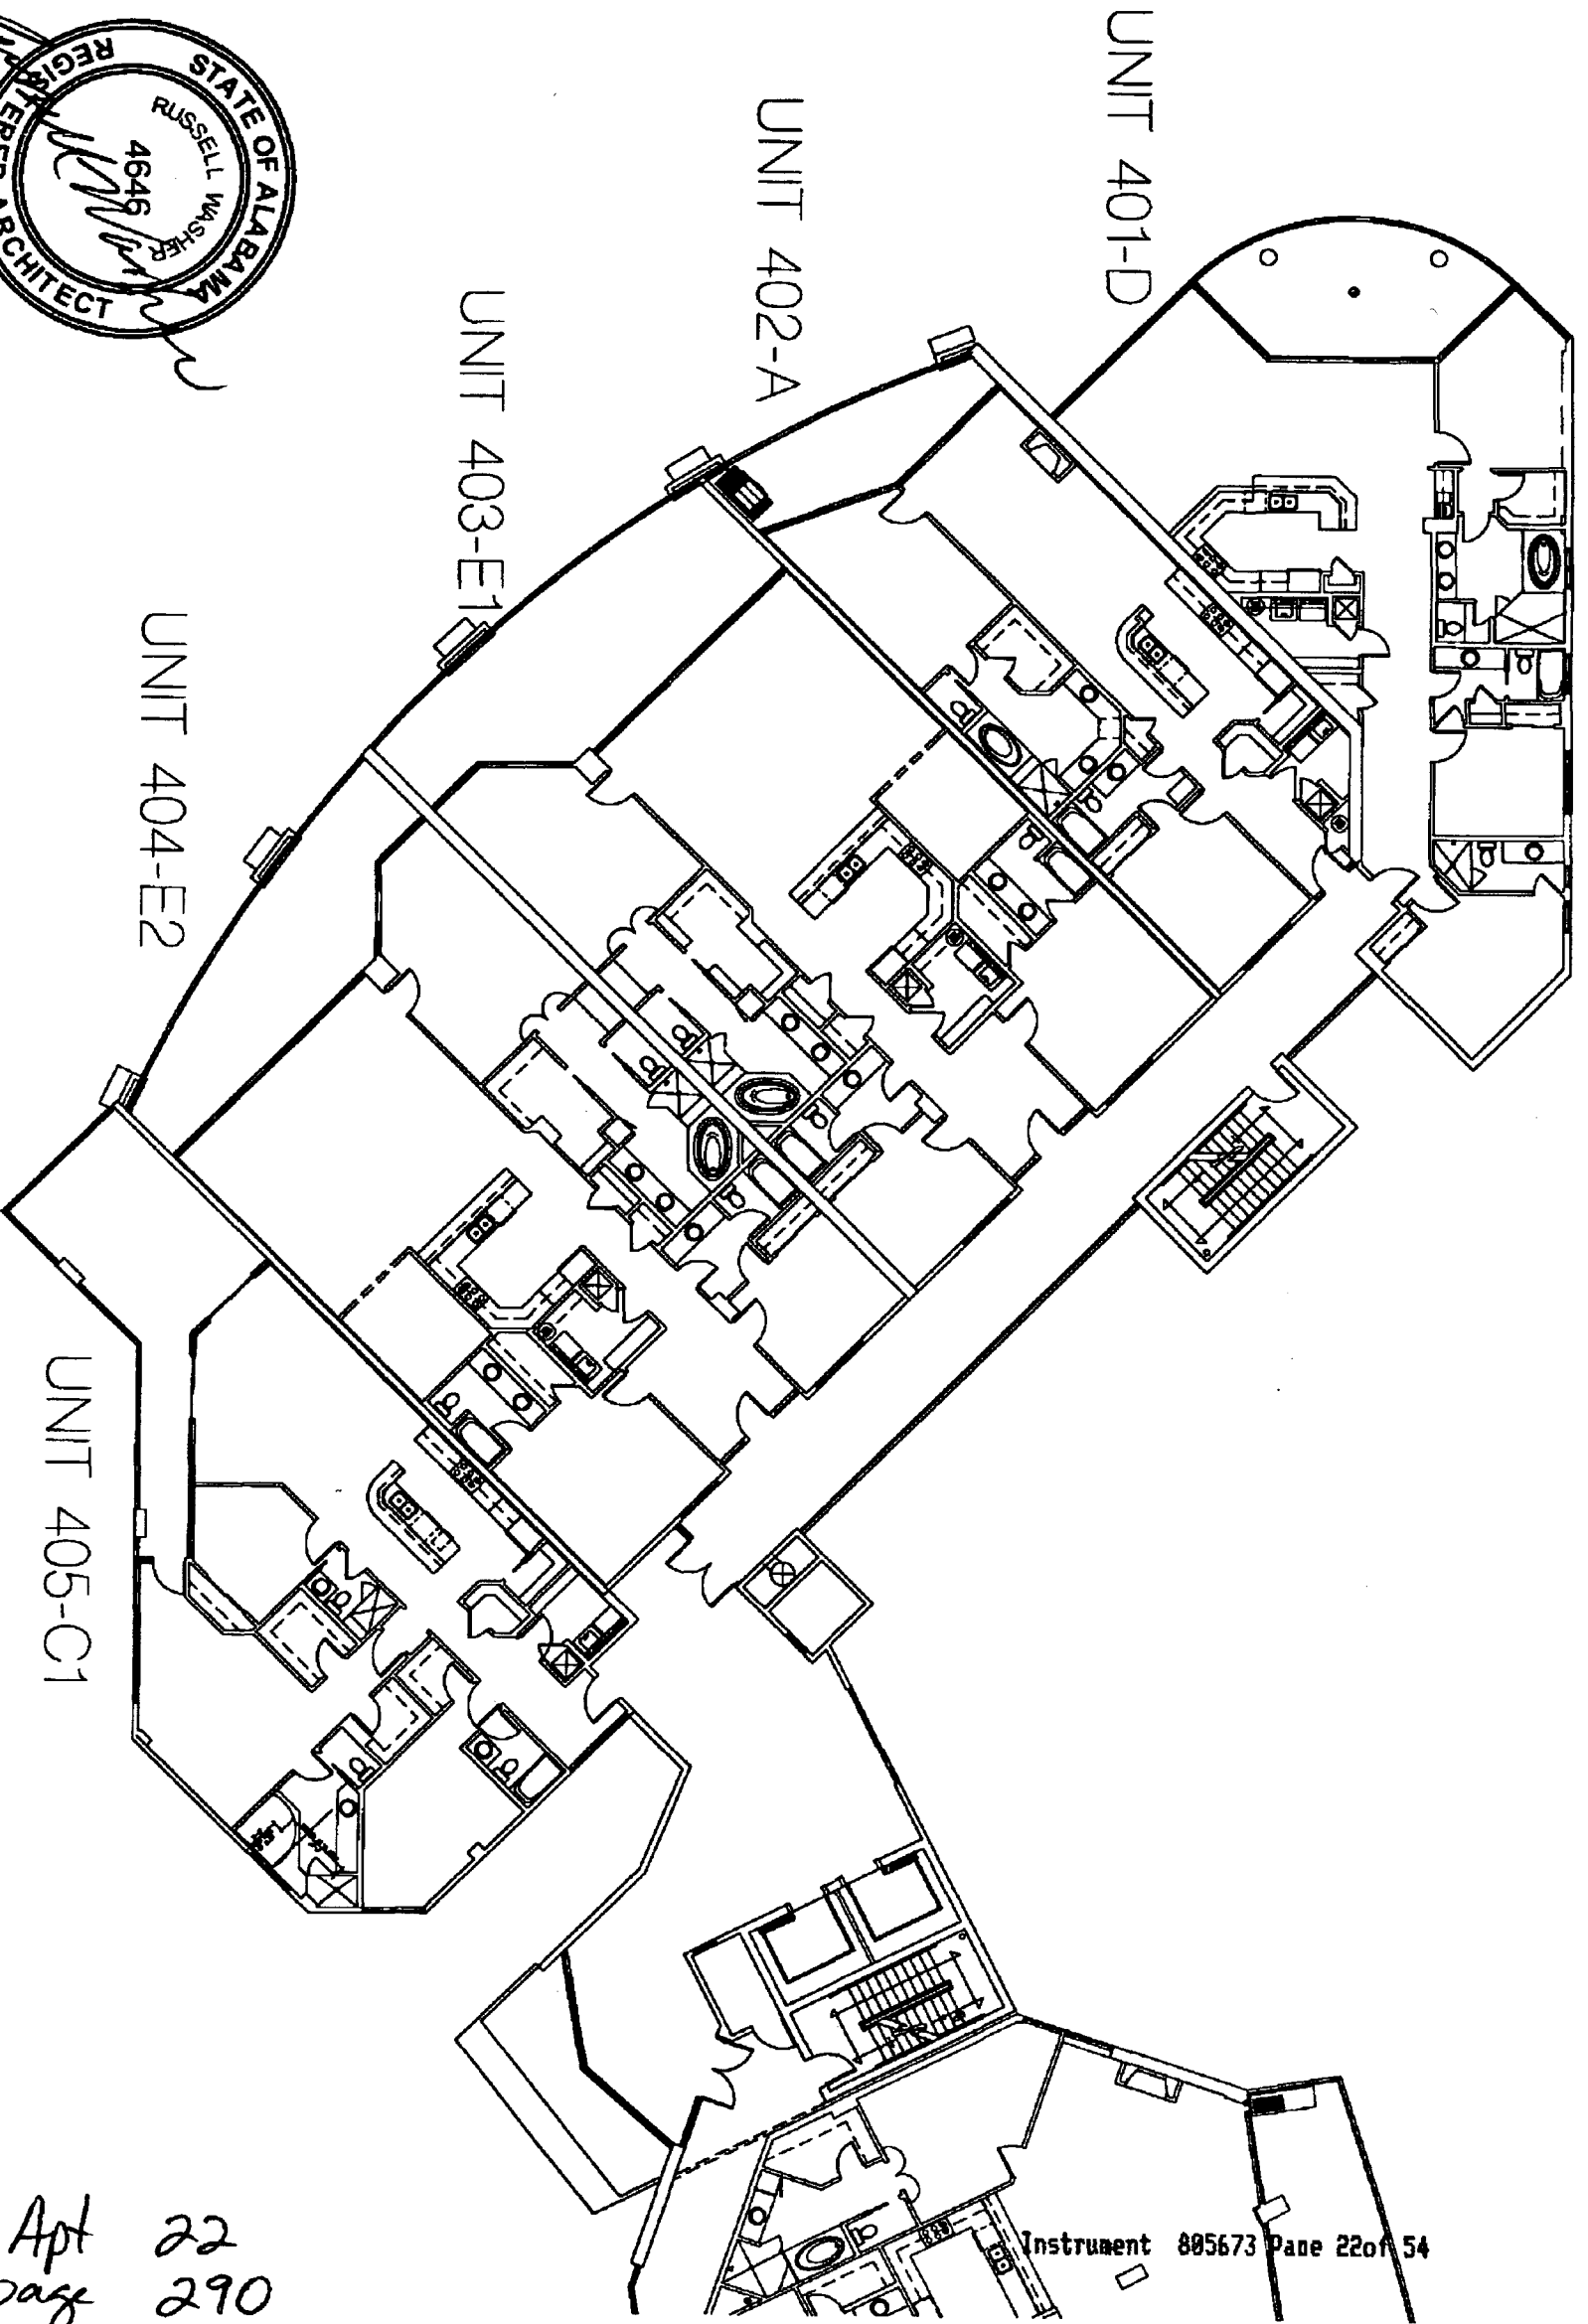

SUNRISE - FLP 04

Instrument 805673 Page 22 of 54

Apt 22
page 290

SCALE 3/64" = 1'-0"