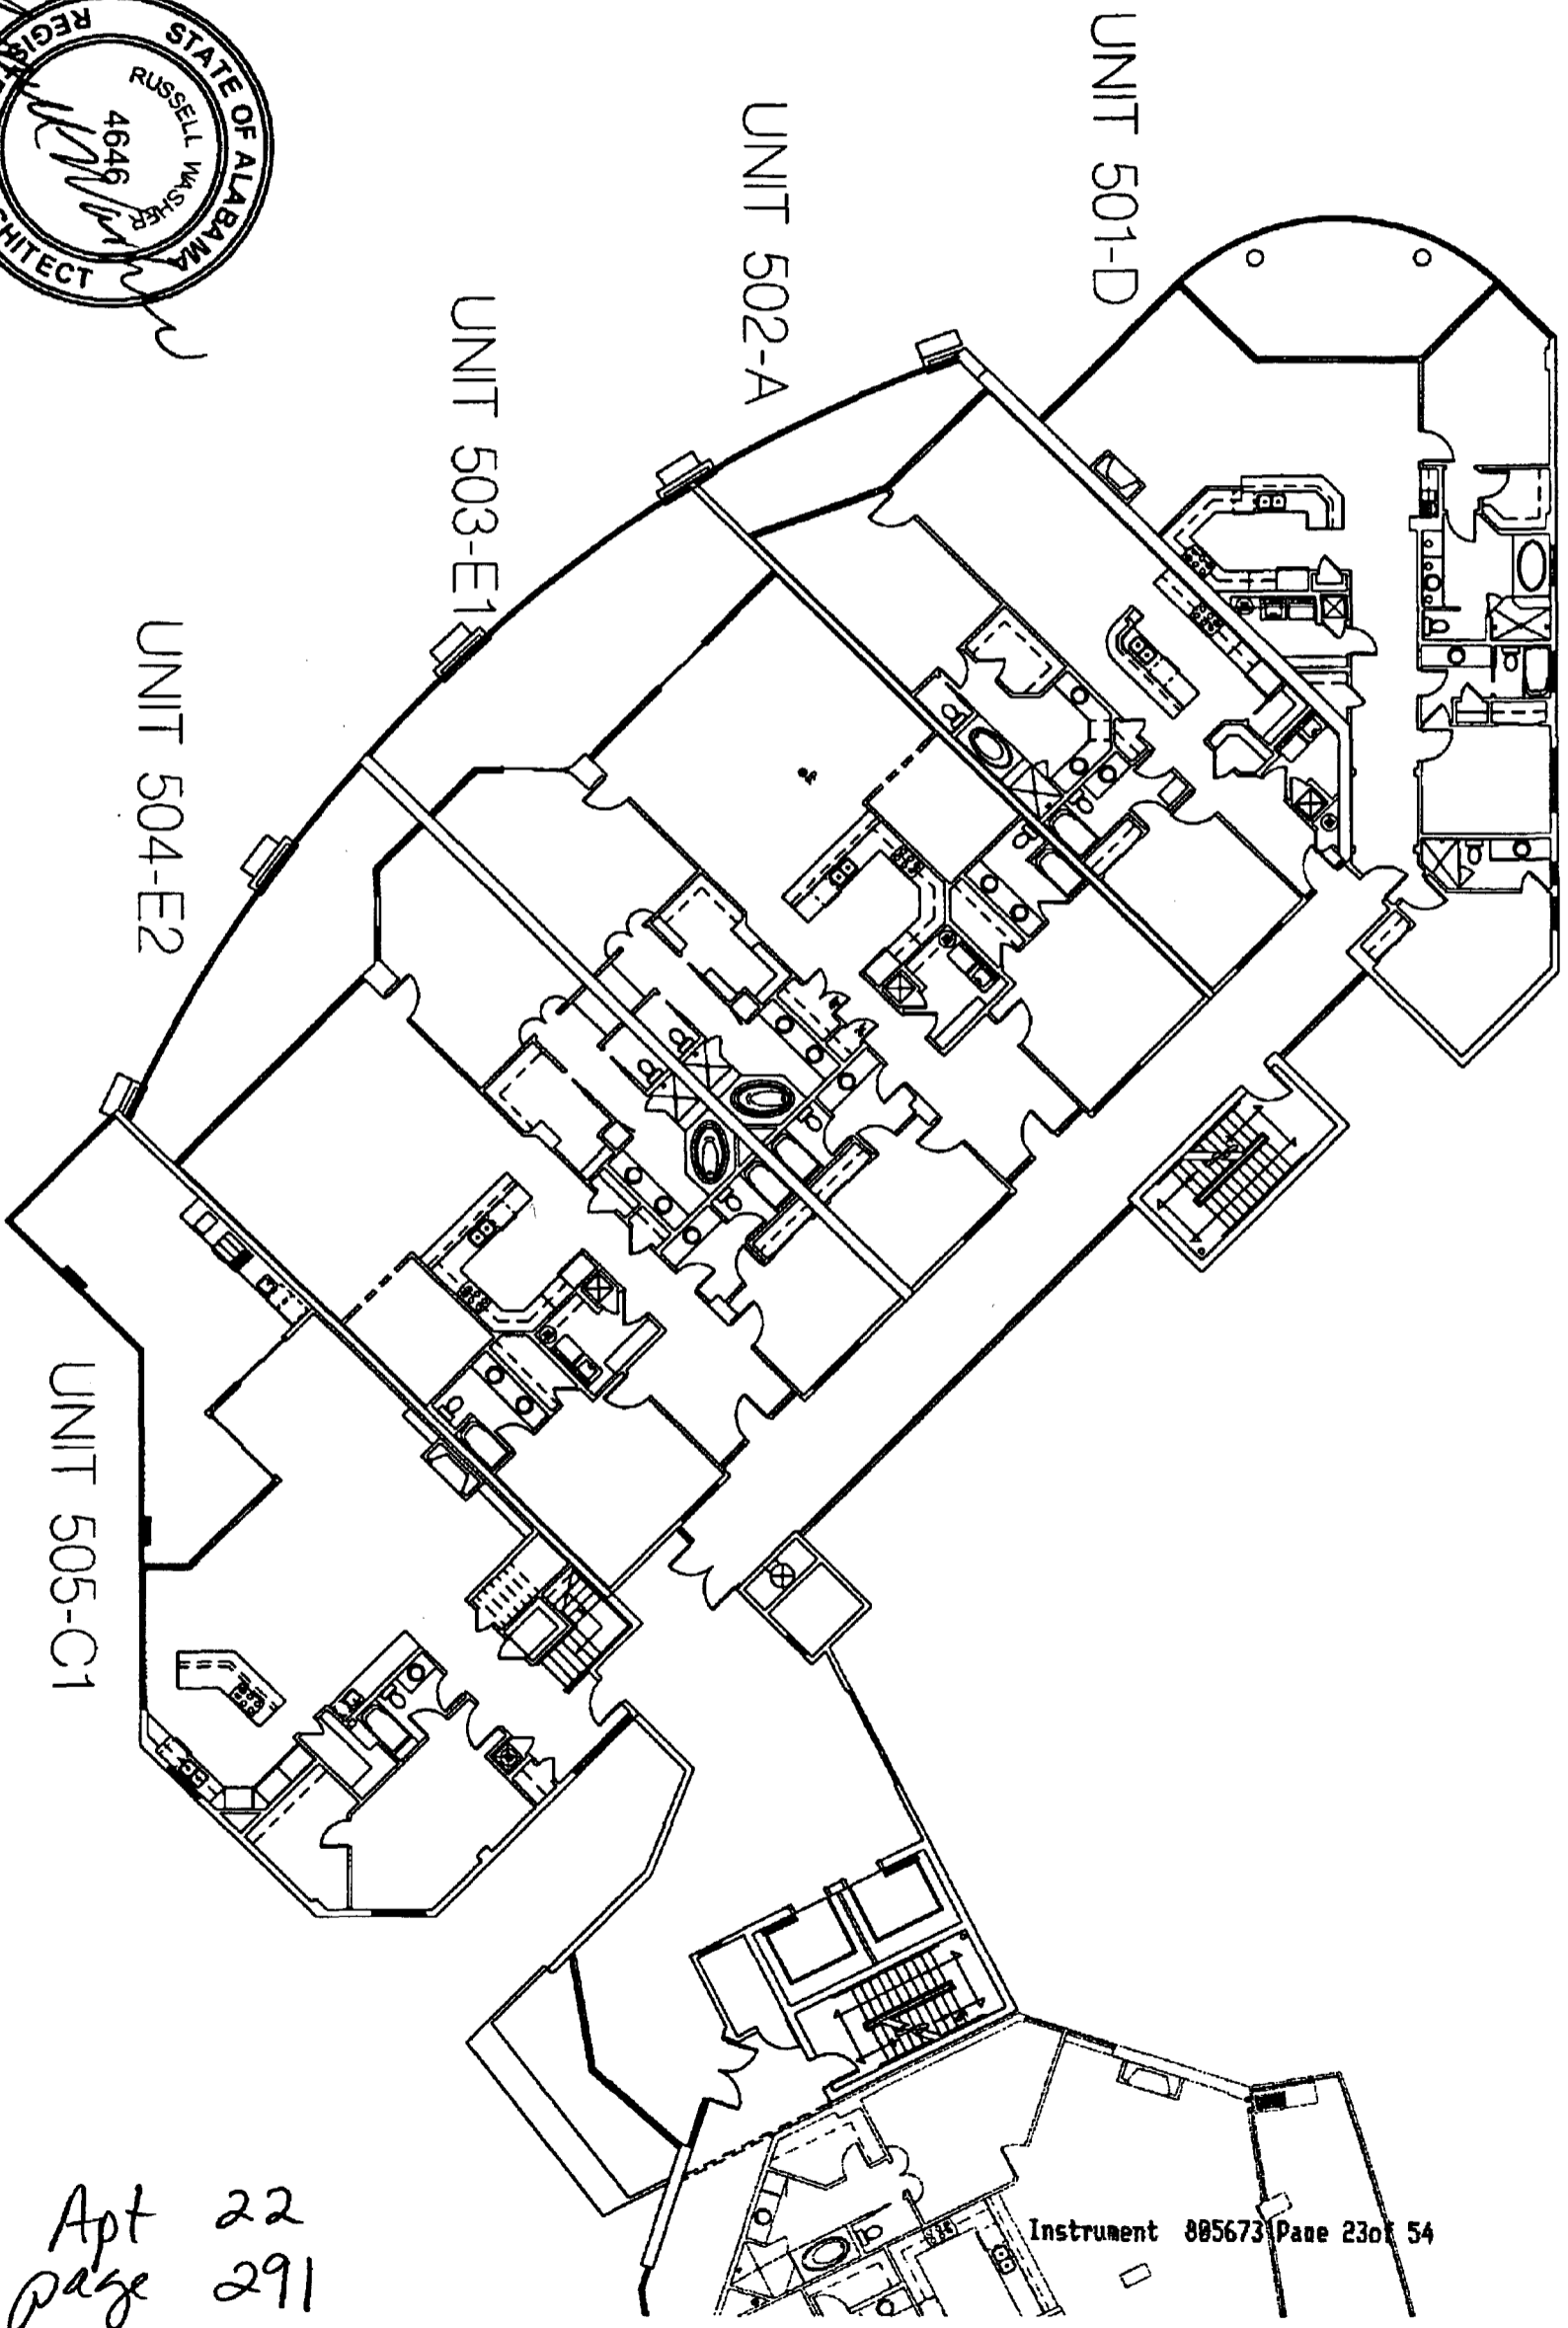

SUNRISE - FLP 05

Apt 22
page 291

Instrument 885673 Page 23 of 54

SCALE 3/64" = 1'-0"