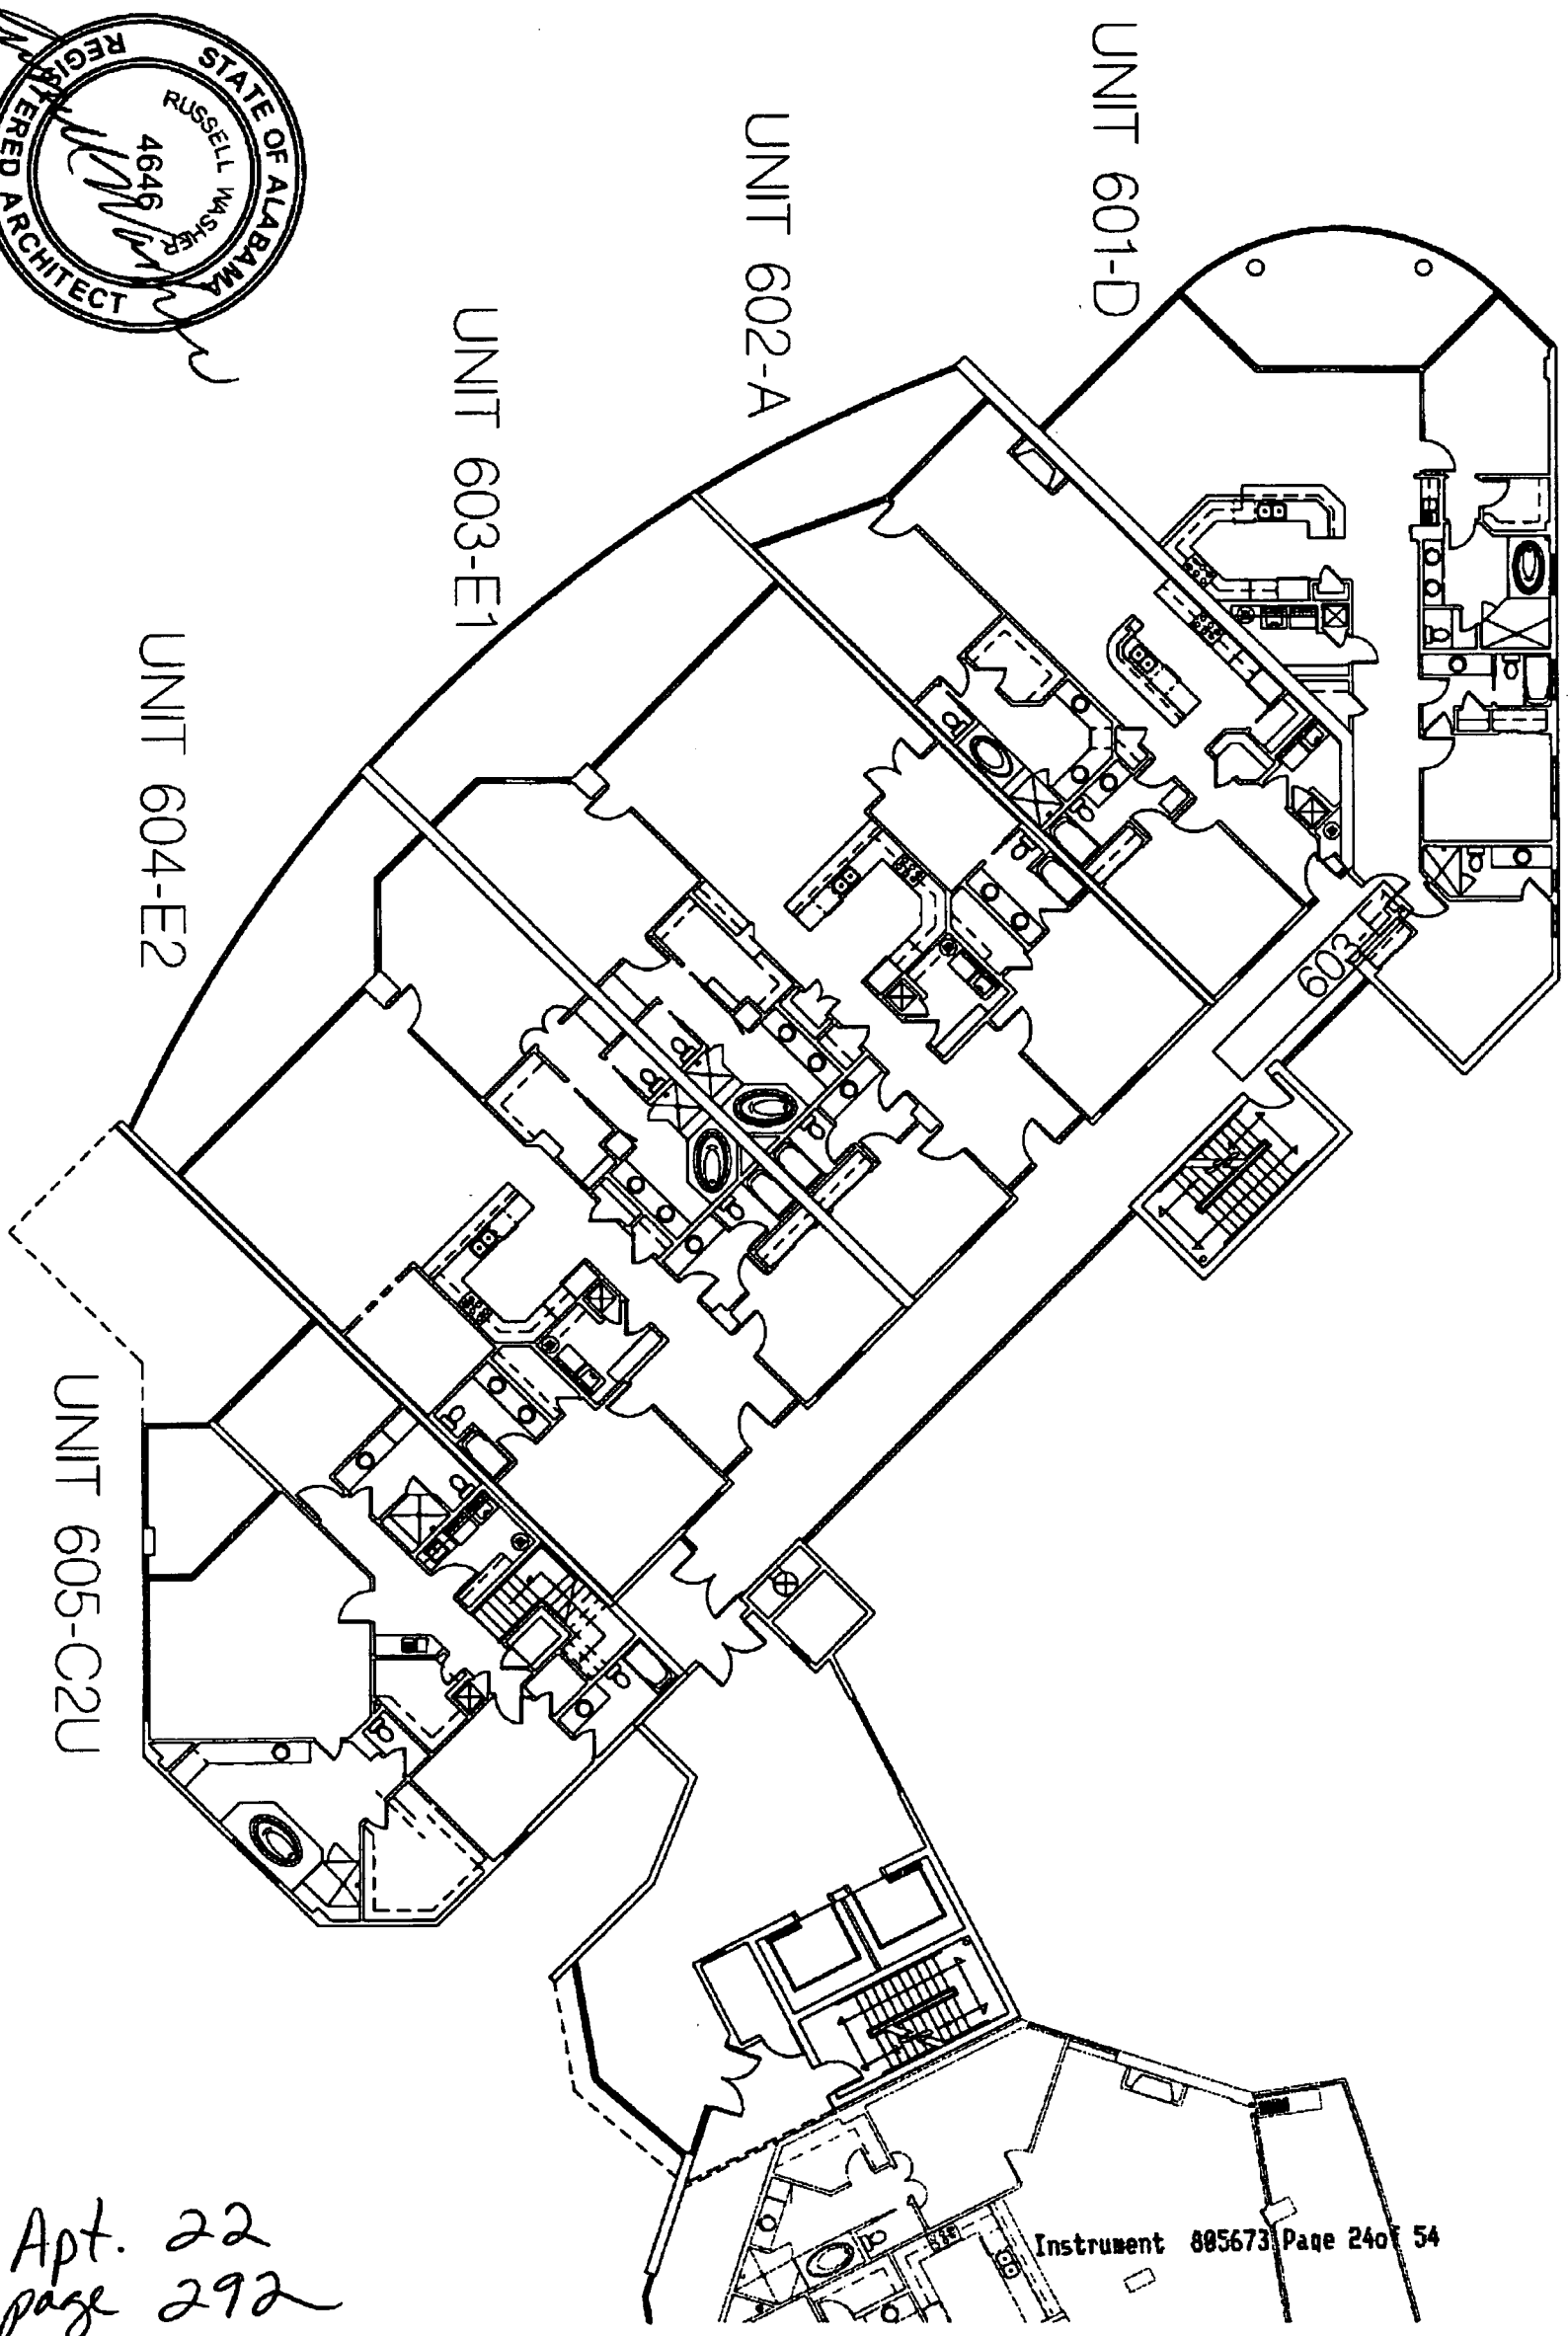

SUNRISE - FLP 06

Instrument 885673 Page 24 of 54

Apt. 22  
page 292

SCALE 3/64" = 1'-0"