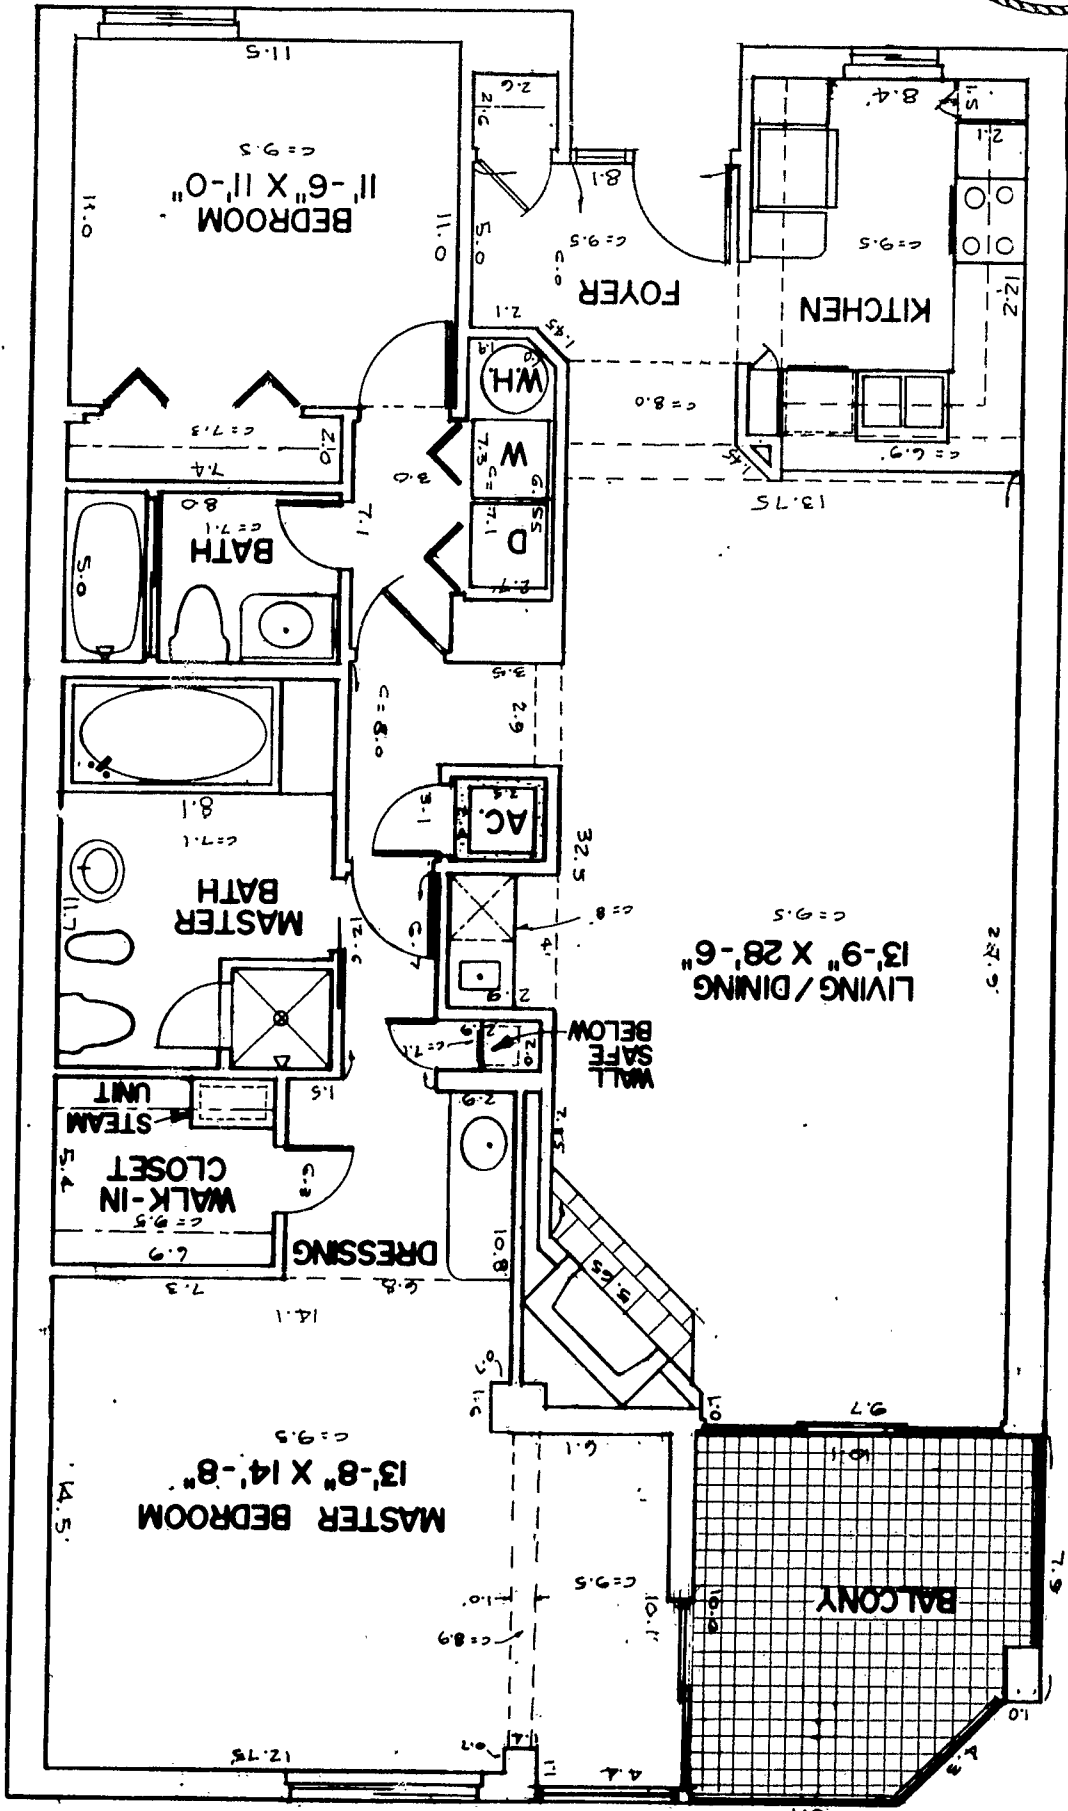

--- INDICATES FURRY-DOWNS 0
 C = CEILING HEIGHT

TWO BEDROOM PENTHOUSE UNIT 'D'

PH. # 2 - PH. # 4

DATE: 10/15/03